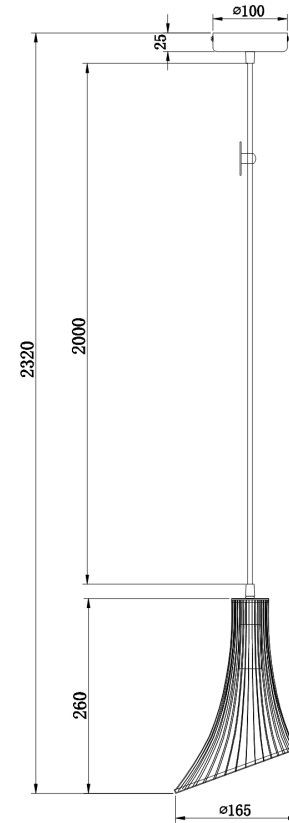

Instruction

Collection: LOFT
Series: GINGER AND FRED
Model: T062-PL-16-W
Ceiling

- Ceiling

1 x E14 (40W)

MAYTONI
DECORATIVE LIGHTING

www.maytoni.de