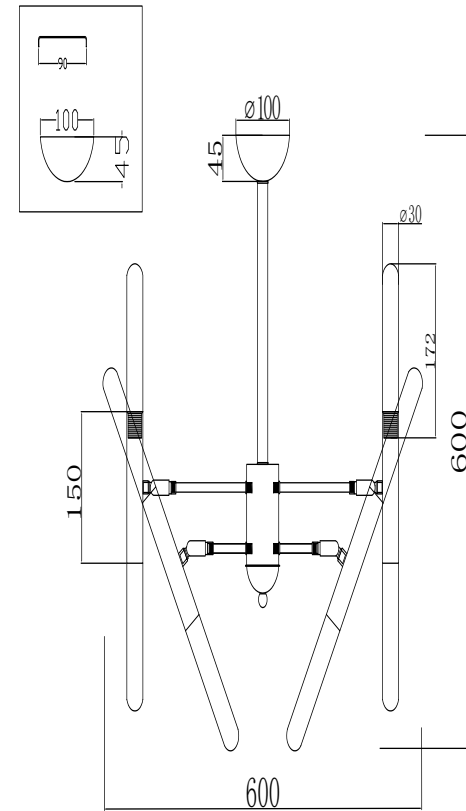

FREYA
TRADITION OF QUALITY

Instruction

FR5006PL-16B

16 x G9 (5W)

Model: FR5006PL-16B

Collection: Modern

Series: Edera

Ceiling Lamps