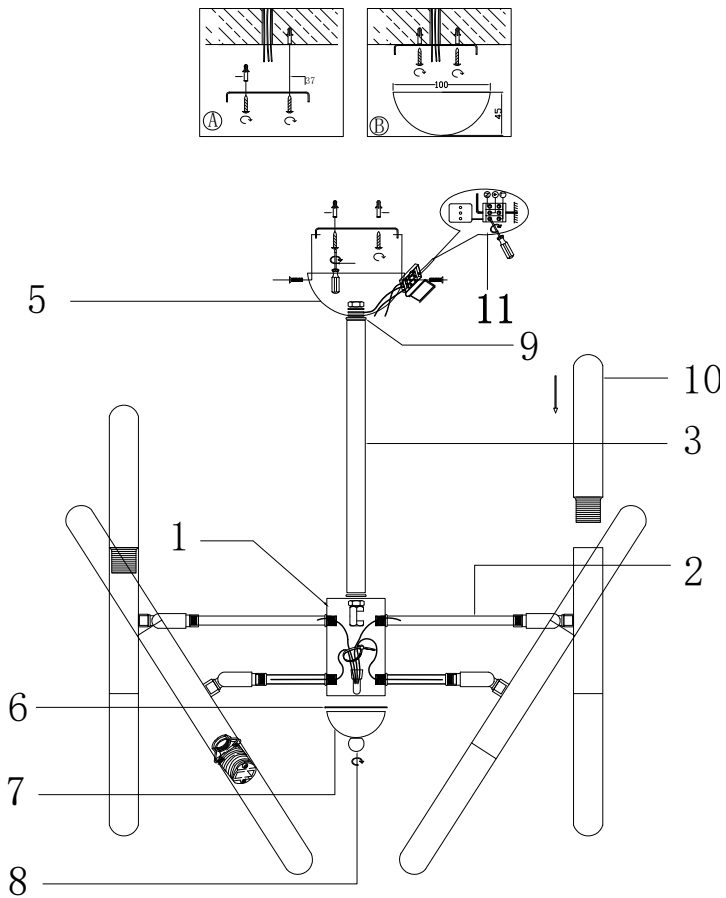

FREYA
TRADITION OF QUALITY

Instruction

FR5006PL-16B

16 x G9 (5W)

Model: FR5006PL-16B

Collection: Modern

Series: Edera

Ceiling Lamps