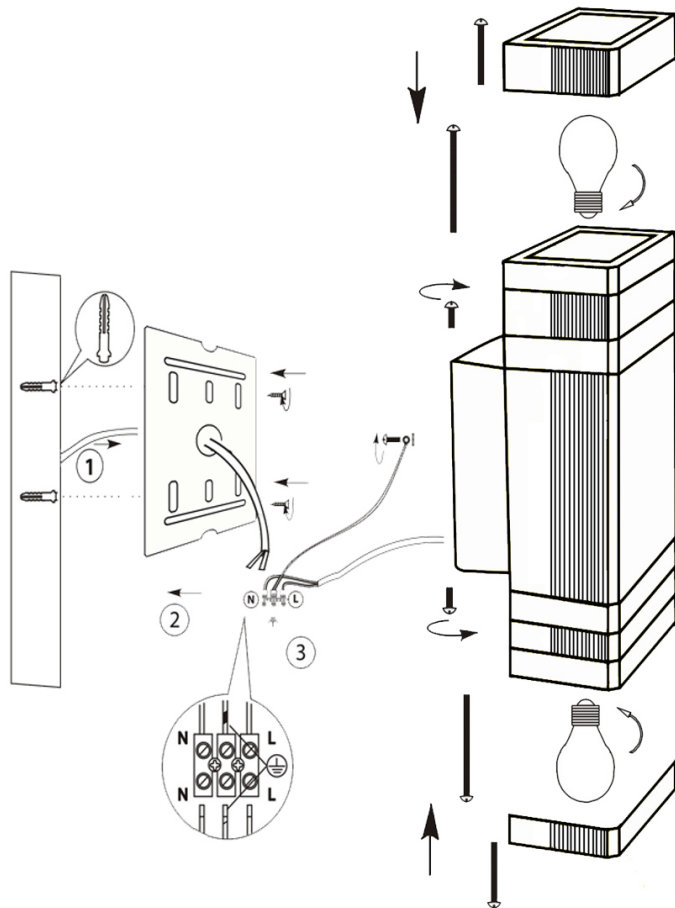

# Instruction

O578WL-02B

2 x E27 (60W)

Model: O578WL-02B  
Collection: Outdoor  
Series: Unter den Linden

Wall Lamps