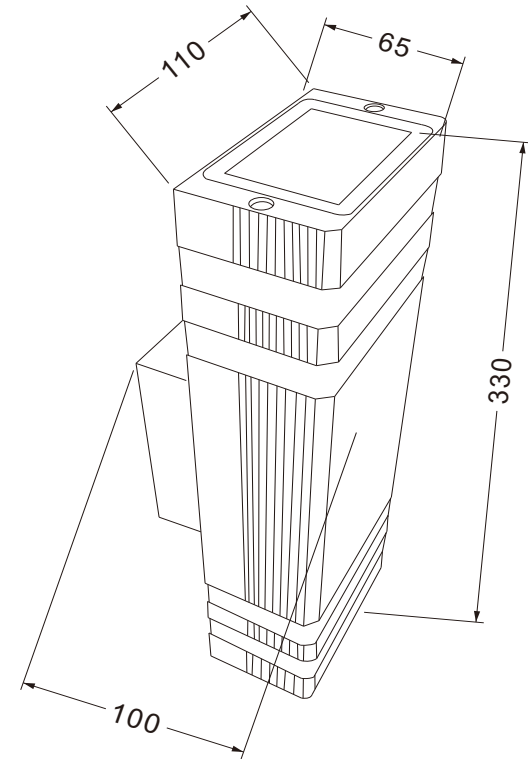

# Instruction

O578WL-02B

2 x E27 (60W)

Model: O578WL-02B  
Collection: Outdoor  
Series: Unter den Linden

Wall Lamps