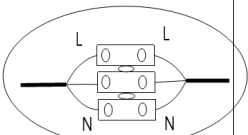

Instruction

Collection: OUTDOOR
Series: TIMES SQUARE
Model: O582WL-L6B
Wall

max 6W
360 LM

MAYTONI
DECORATIVE LIGHTING

www.maytoni.de