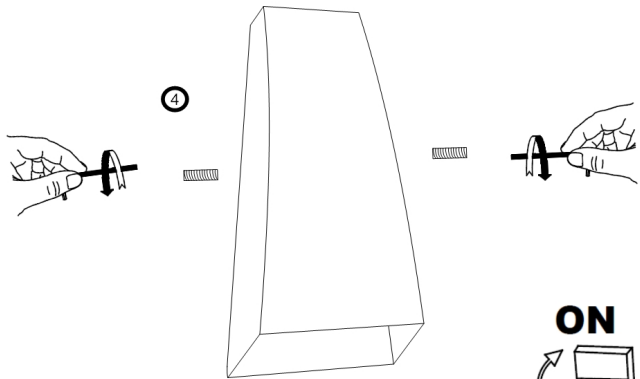

Instruction

Collection: OUTDOOR
Series: TIMES SQUARE
Model: O582WL-L6B
Wall

max 6W
360 LM

MAYTONI
DECORATIVE LIGHTING

www.maytoni.de