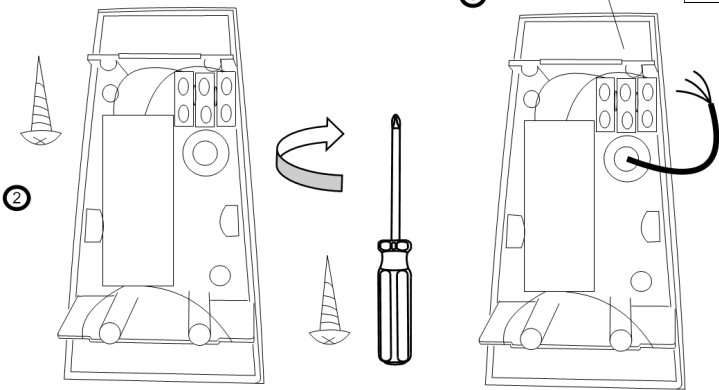

Instruction

Collection: OUTDOOR
Series: TIMES SQUARE
Model: O582WL-L6B
Wall

max 6W
360 LM

MAYTONI
DECORATIVE LIGHTING

www.maytoni.de