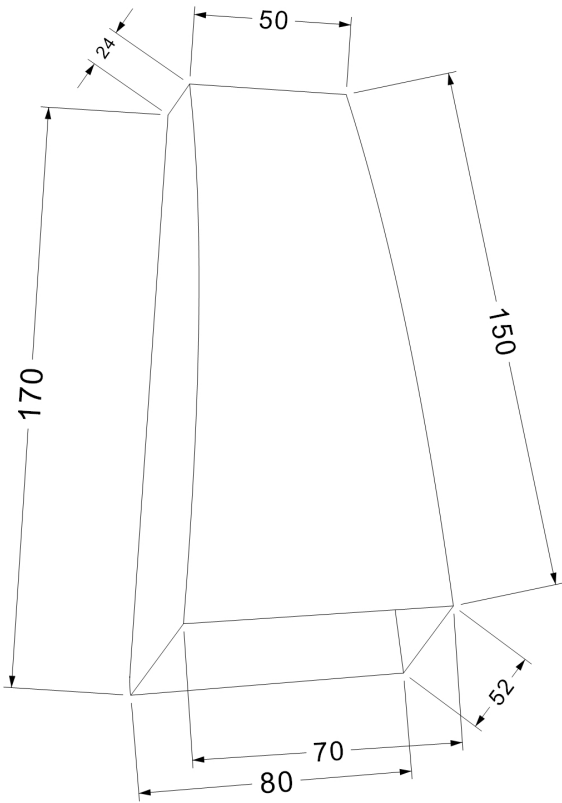

Instruction

Collection: OUTDOOR
Series: TIMES SQUARE
Model: O582WL-L6B
Wall

max 6W
360 LM

MAYTONI
DECORATIVE LIGHTING

www.maytoni.de