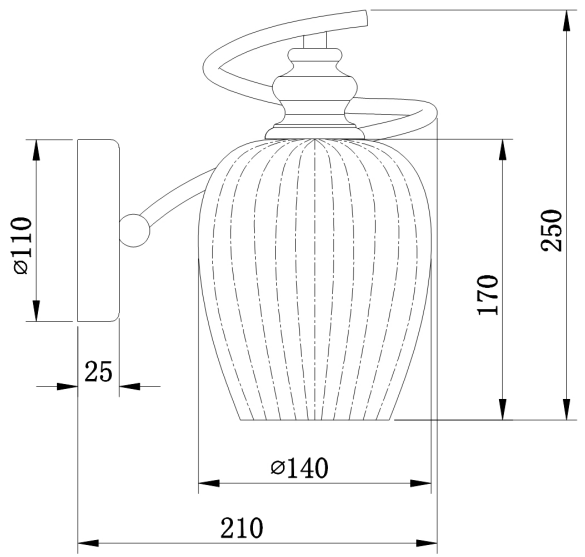

# Instruction

Collection: MODERN  
Series: BLUES  
Model: MOD033-WL-01-N  
Wall

  
1 x E14 (40W)

**MAYTONI**  
DECORATIVE LIGHTING  
[www.maytoni.de](http://www.maytoni.de)