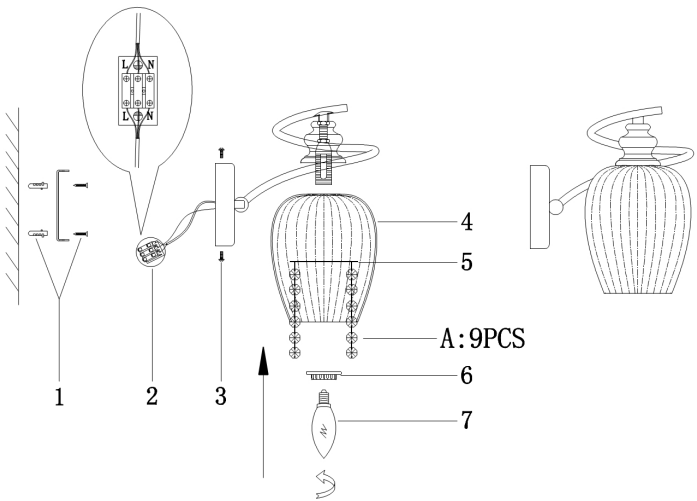

# Instruction

Collection: MODERN  
Series: BLUES  
Model: MOD033-WL-01-N  
Wall

  
1 x E14 (40W)

**MAYTONI**  
DECORATIVE LIGHTING  
[www.maytoni.de](http://www.maytoni.de)