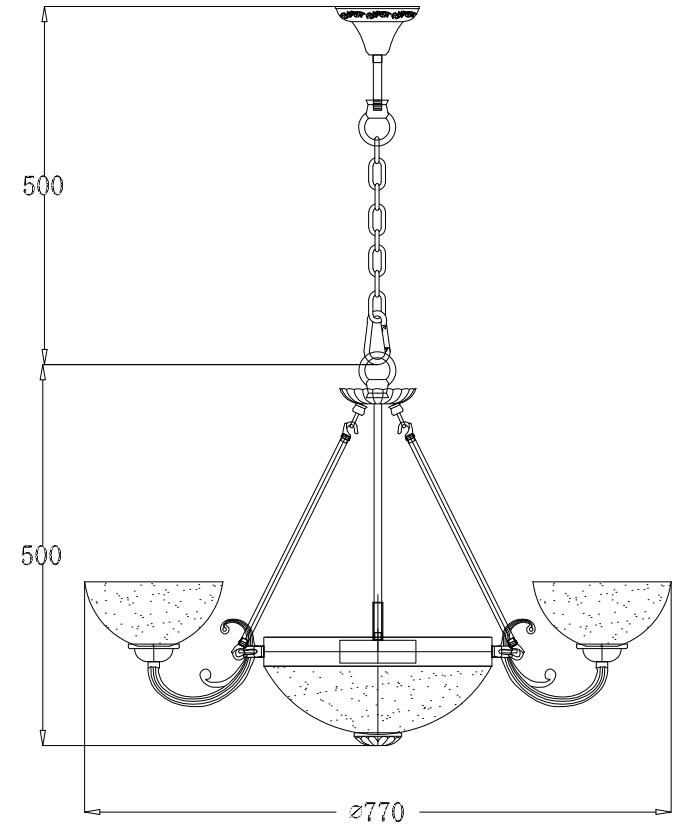

FREYA
TRADITION OF QUALITY

INSTRUCTION

MODEL: FR2012-PL-09-BZ
CHANDELIER

9 x E27 (60W)

FREYA-LIGHT.COM