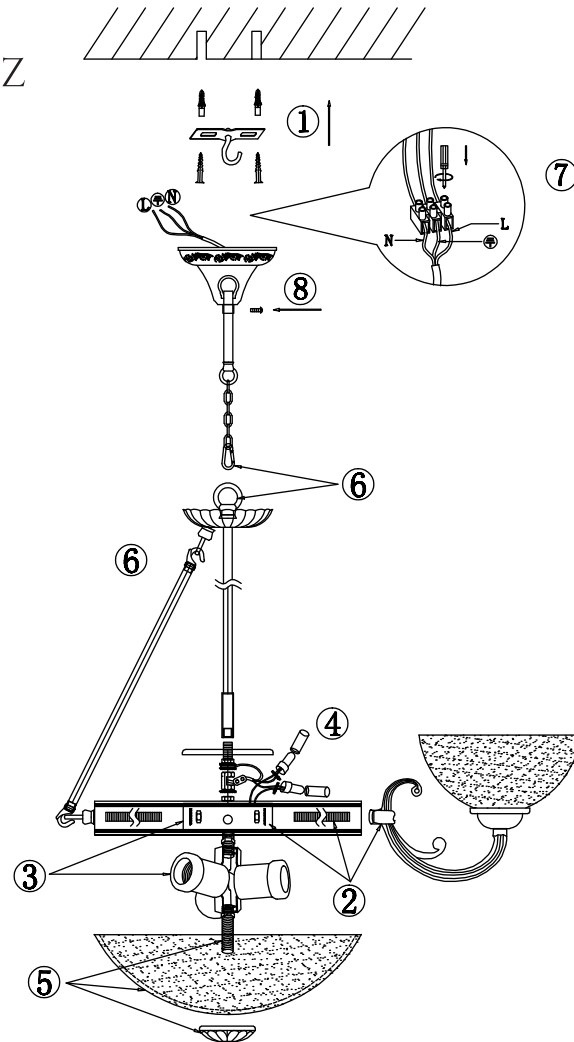

FREYA
TRADITION OF QUALITY

INSTRUCTION

MODEL: FR2012-PL-09-BZ
CHANDELIER

9 x E27 (60W)

FREYA-LIGHT.COM