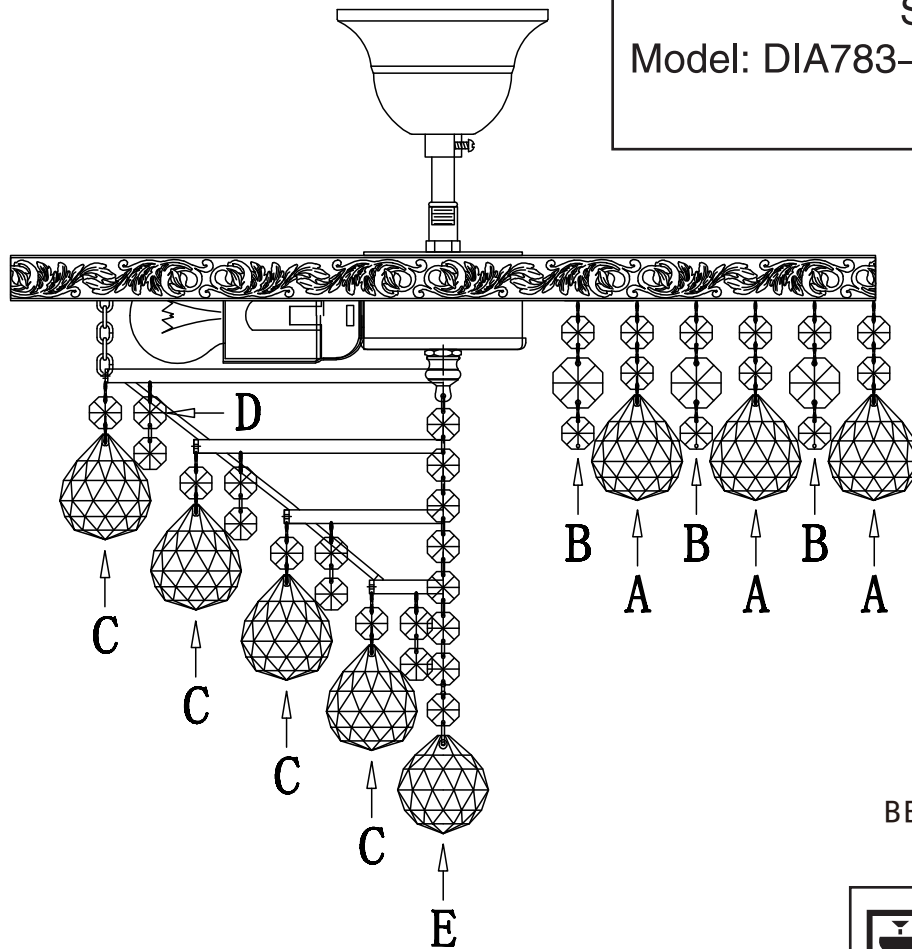

Instruction

Collection: Diamant crystal
Series: Gala
Model: DIA783-CL38-6-N
Suspended

– Suspended

6 x E27 (60w)

MAYTONI
DECORATIVE LIGHTING

www.maytoni.de