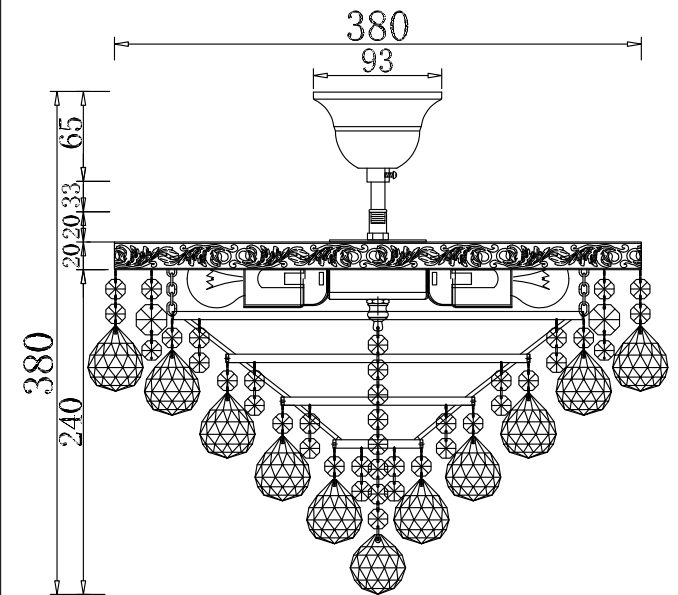

Instruction

Collection: Diamant crystal
Series: Gala
Model: DIA783-CL38-6-N
Suspended

– Suspended

6 x E27 (60w)

MAYTONI
DECORATIVE LIGHTING

www.maytoni.de