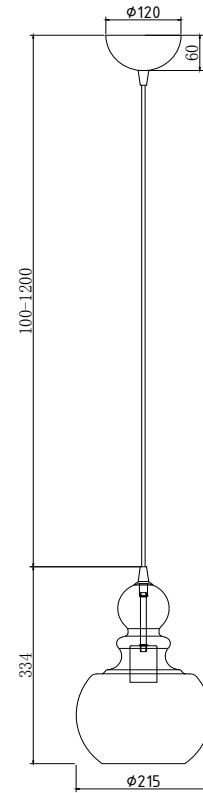

Instruction

P003PL-01BZ

1 x E27 (40W)

Model: P003PL-01BZ
Collection: Pendant
Series: Tone

Ceiling Lamps