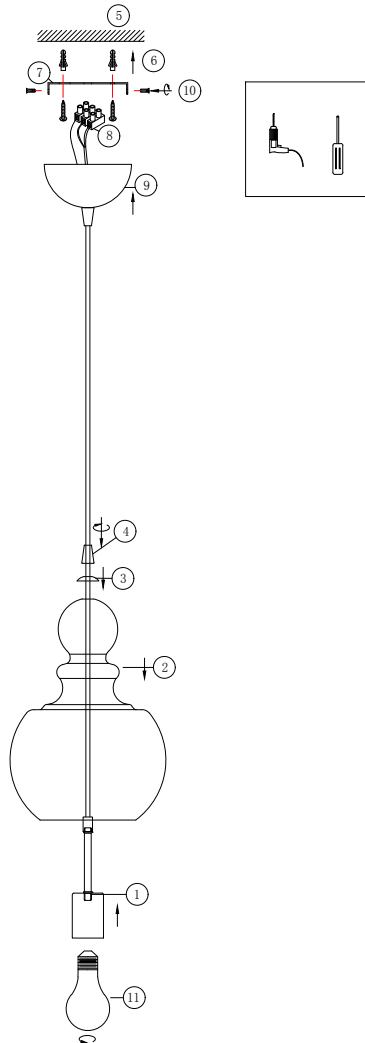

Instruction

P003PL-01BZ

1 x E27 (40W)

Model: P003PL-01BZ
Collection: Pendant
Series: Tone

Ceiling Lamps