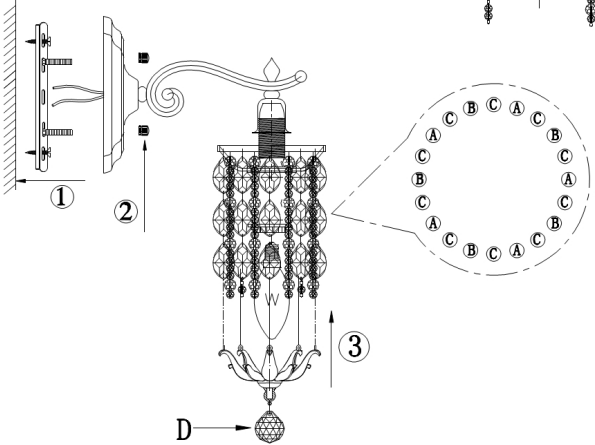

Instruction

Collection: DIAMANT CRYSTAL

Series: RONTA

Model: DIA107-WL-01-R

Wall

A=5
B=5
C=10
D=1

- Wall

1 x E14 (60W)