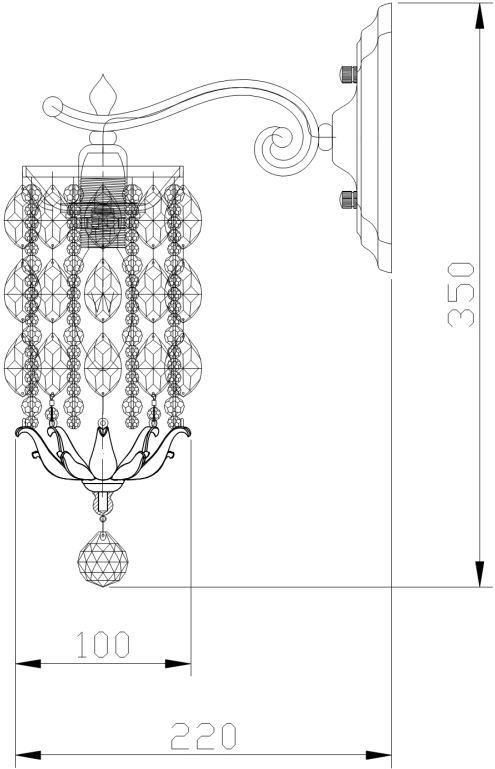

Instruction

Collection: DIAMANT CRYSTAL

Series: RONTA

Model: DIA107-WL-01-R

Wall

A=5
B=5
C=10
D=1

- Wall

1 x E14 (60W)