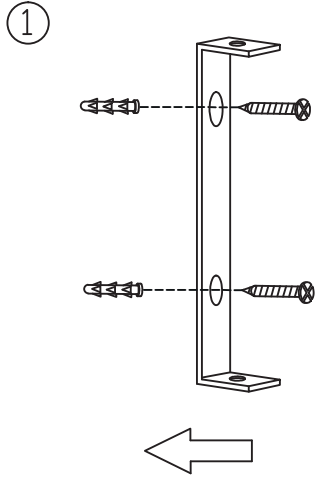

Instruction

Collection: Loft
Series: Tempo
Model: T164-01-N
Wall-mounted

 - Wall-mounted

1 x E27 (40w)

MAYTONI
DECORATIVE LIGHTING
www.maytoni.de