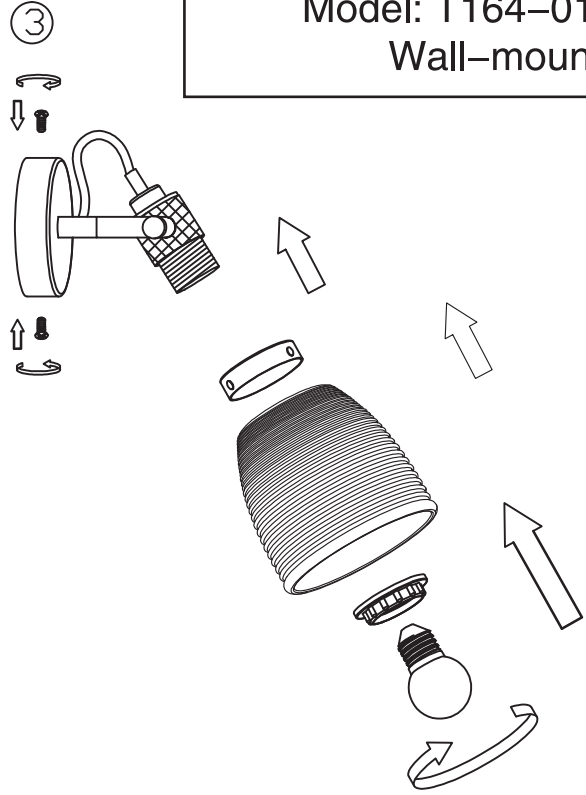

Instruction

Collection: Loft
Series: Tempo
Model: T164-01-N
Wall-mounted

 - Wall-mounted

1 x E27 (40w)

MAYTONI
DECORATIVE LIGHTING
www.maytoni.de