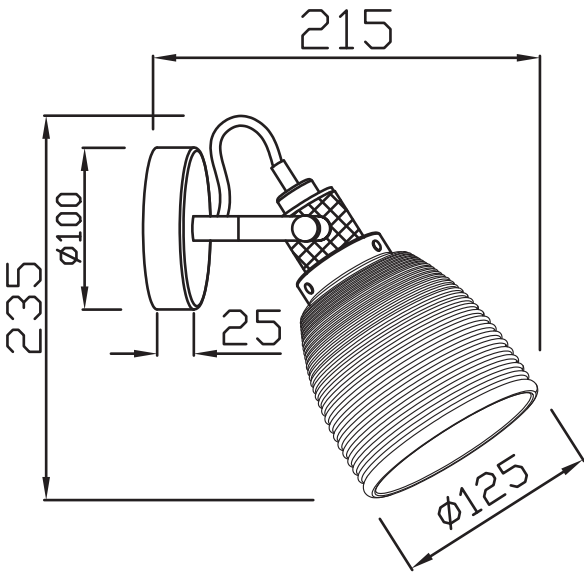

Instruction

Collection: Loft
Series: Tempo
Model: T164-01-N
Wall-mounted

 - Wall-mounted

1 x E27 (40w)

MAYTONI
DECORATIVE LIGHTING
www.maytoni.de