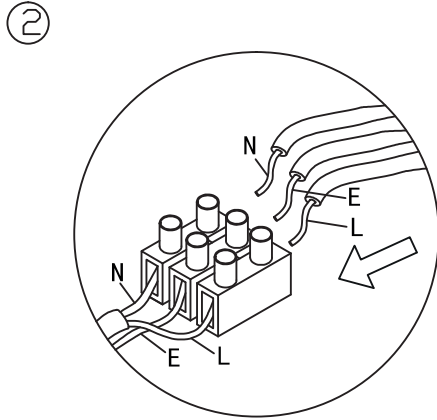

Instruction

Collection: Loft
Series: Tempo
Model: T164-01-N
Wall-mounted

 - Wall-mounted

1 x E27 (40w)

MAYTONI
DECORATIVE LIGHTING
www.maytoni.de