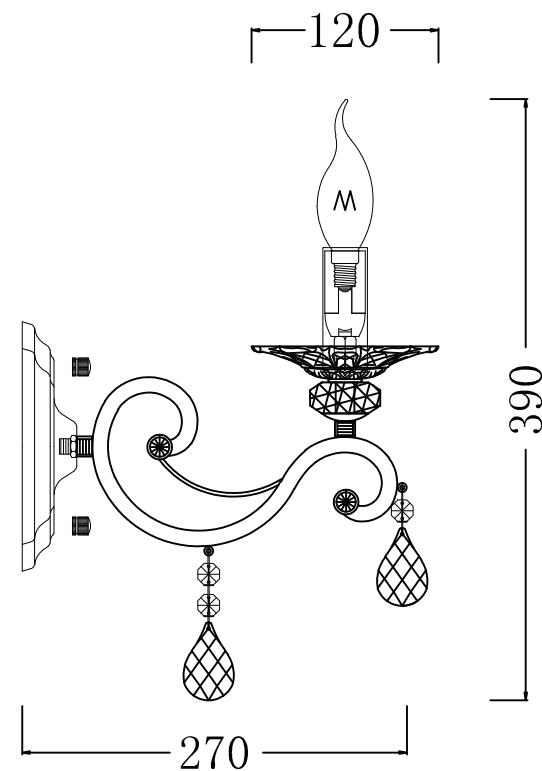

# Instruction

Collection: Elegant  
Series: Grace  
Model: ARM247-01-G  
Wall-mounted

A = 1  
B = 1

1 x E14 (40w)

**MAYTONI**  
DECORATIVE LIGHTING

[www.maytoni.de](http://www.maytoni.de)