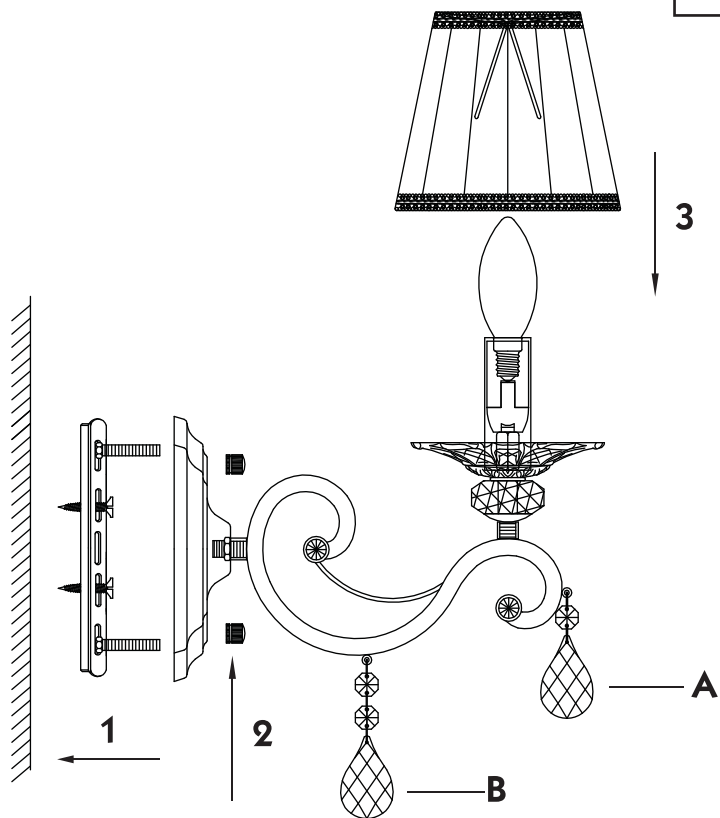

# Instruction

Collection: Elegant  
Series: Grace  
Model: ARM247-01-G  
Wall-mounted

A = 1  
B = 1

1 x E14 (40w)

**MAYTONI**  
DECORATIVE LIGHTING

[www.maytoni.de](http://www.maytoni.de)