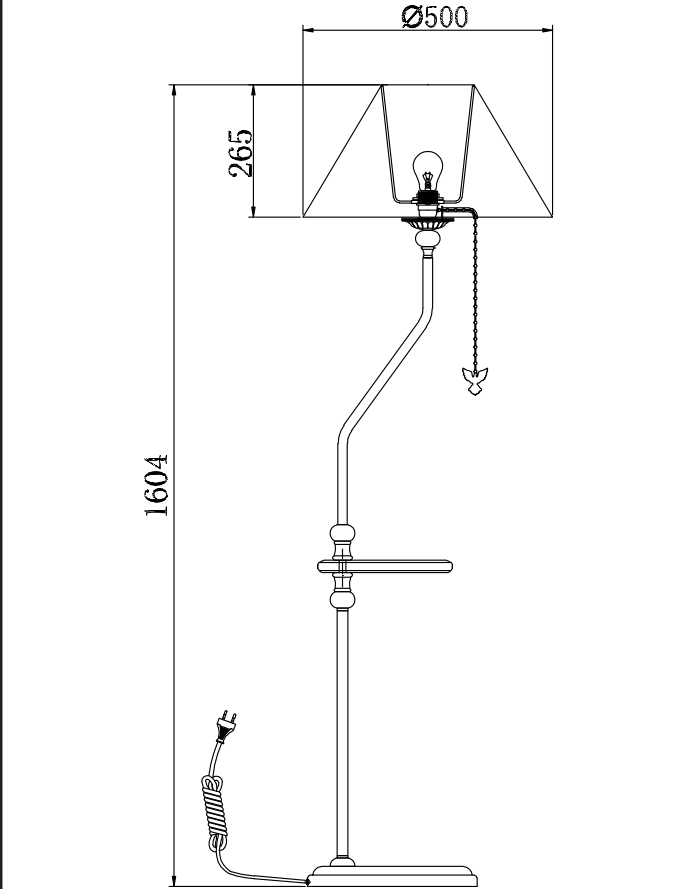

Instruction

Collection: Elegant
Series: Bouquet
Model: ARM023-FL-01-S
Mobile

I – Mobile

1 x E27 (40w)

MAYTONI
DECORATIVE LIGHTING
www.maytoni.de