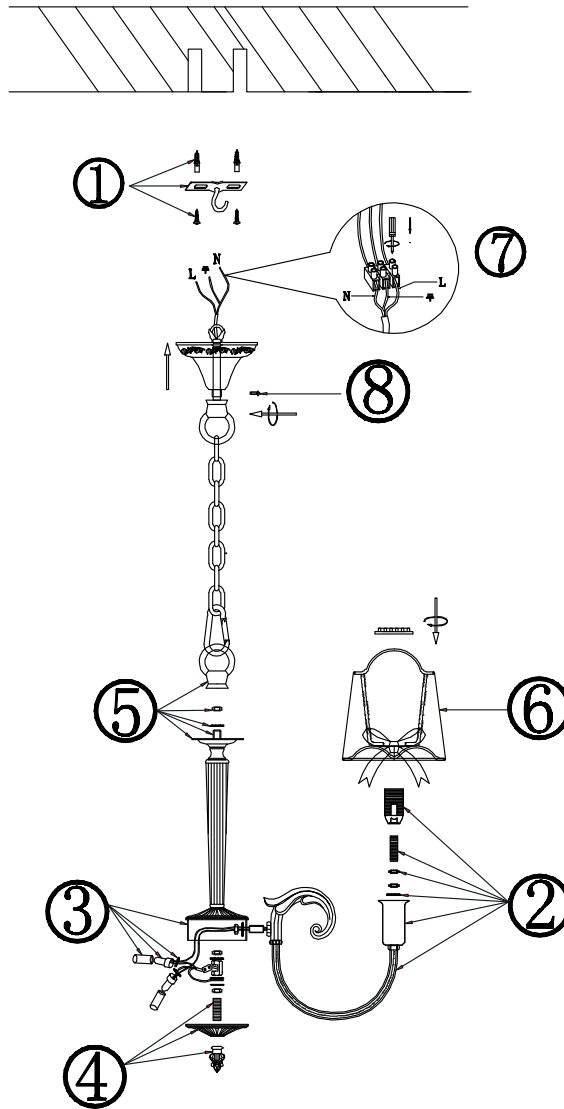

FREYA
TRADITION OF QUALITY

INSTRUCTION

MODEL: FR2749-PL-08-WG
CHANDELIER

8 x E14 (40W)

FREYA-LIGHT.COM