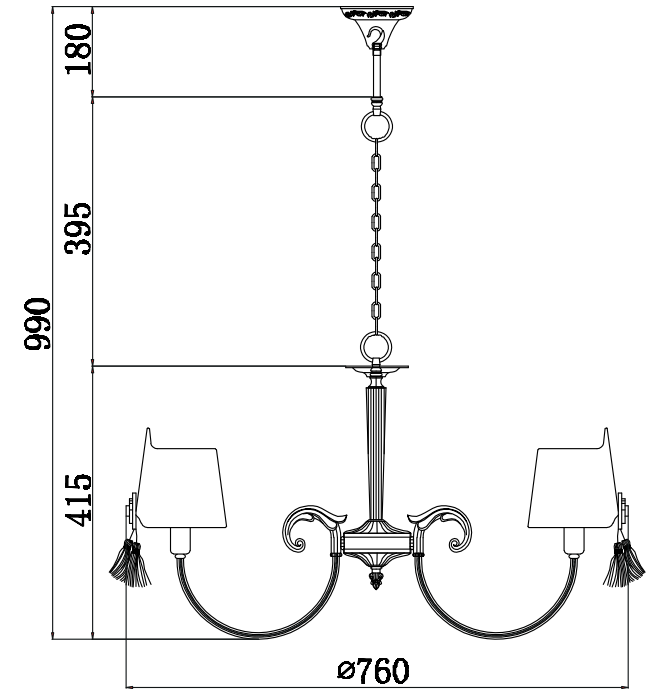

FREYA
TRADITION OF QUALITY

INSTRUCTION

MODEL: FR2749-PL-08-WG
CHANDELIER

8 x E14 (40W)

FREYA-LIGHT.COM