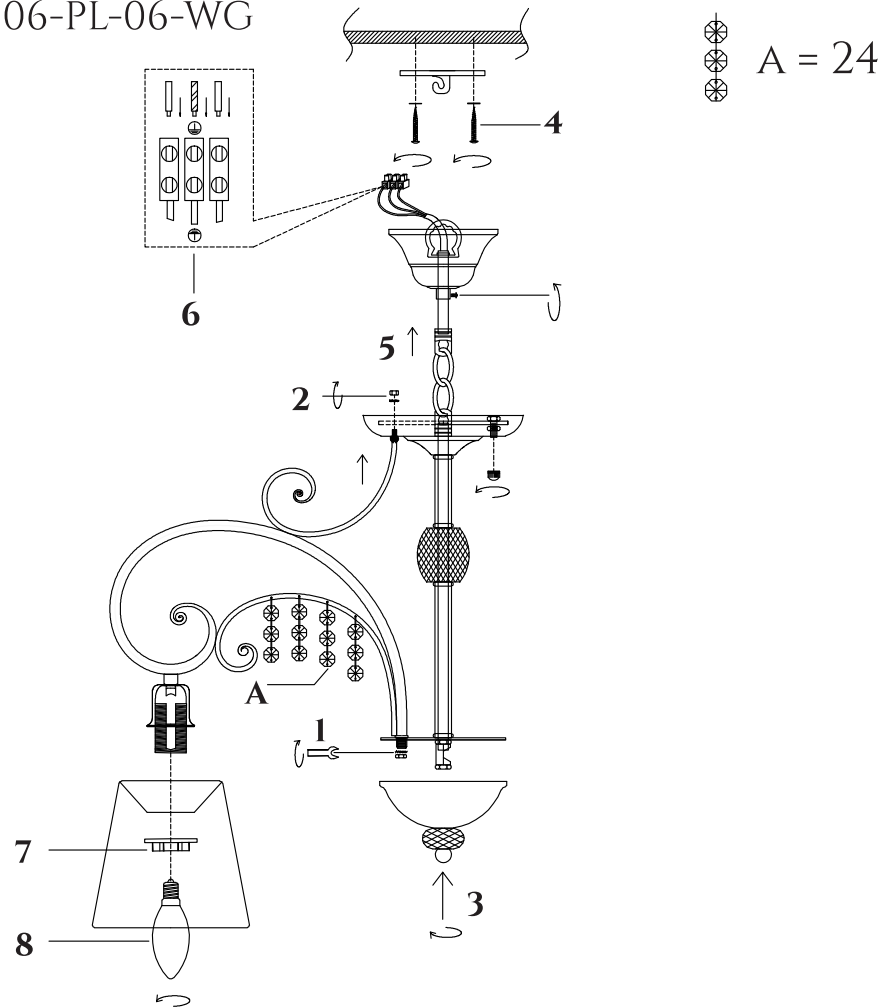

FREYA
TRADITION OF QUALITY

INSTRUCTION

MODEL: FR2406-PL-06-WG
CHANDELIER

6 X E14 (40W)

FREYA-LIGHT.COM