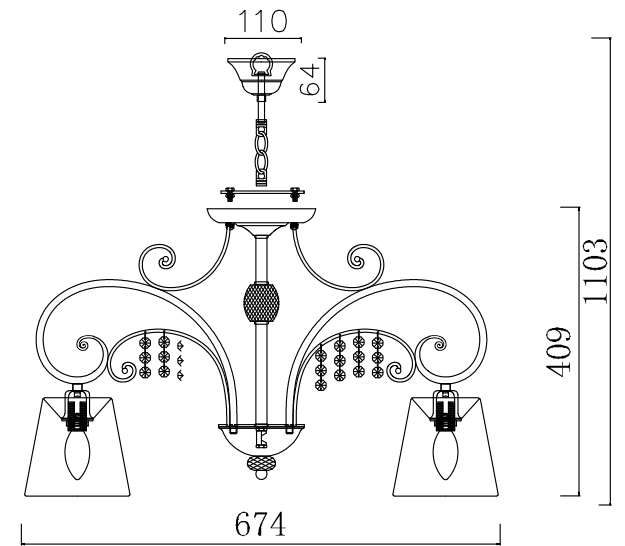

FREYA
TRADITION OF QUALITY

INSTRUCTION

MODEL: FR2406-PL-06-WG
CHANDELIER

6 X E14 (40W)

FREYA-LIGHT.COM