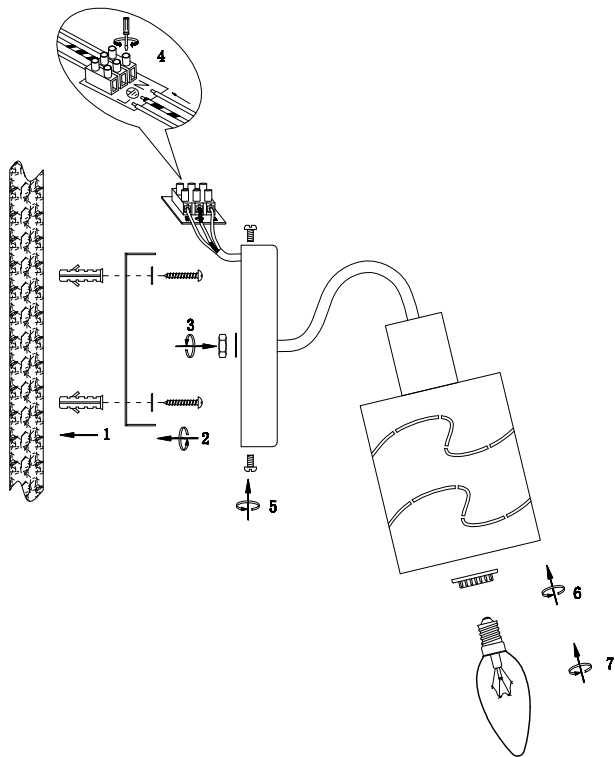

FREYA
TRADITION OF QUALITY

Instruction

FR5001WL-01N

1 x E14 (60W)

Model: FR5001WL-01N
Series: Joell

Wall Lamps