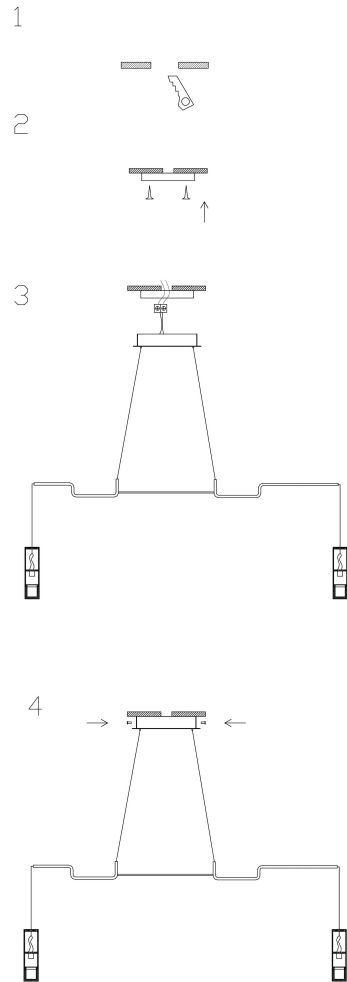

Instruction

MOD035PL-12B

12 x G9 (6W)

Recommended to use with LED bulbs

Model: MOD035PL-12B
Collection: Technical
Series: Davida

Ceiling Lamps