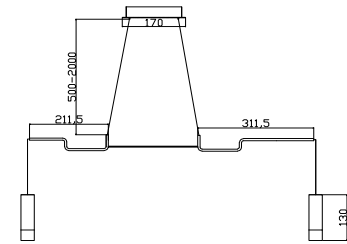

Instruction

MOD035PL-12B

12 x G9 (6W)

Recommended to use with LED bulbs

Model: MOD035PL-12B
Collection: Technical
Series: Davida

Ceiling Lamps