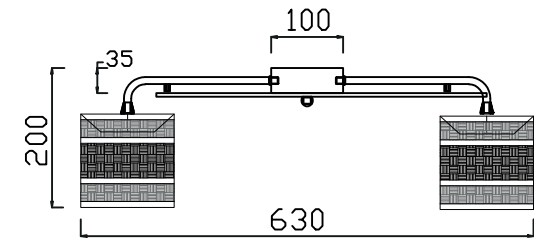

FREYA
TRADITION OF QUALITY

INSTRUCTION

MODEL: FR5100-CL-06-BR
CHANDELIER

6 X E14 (40W)

FREYA-LIGHT.COM