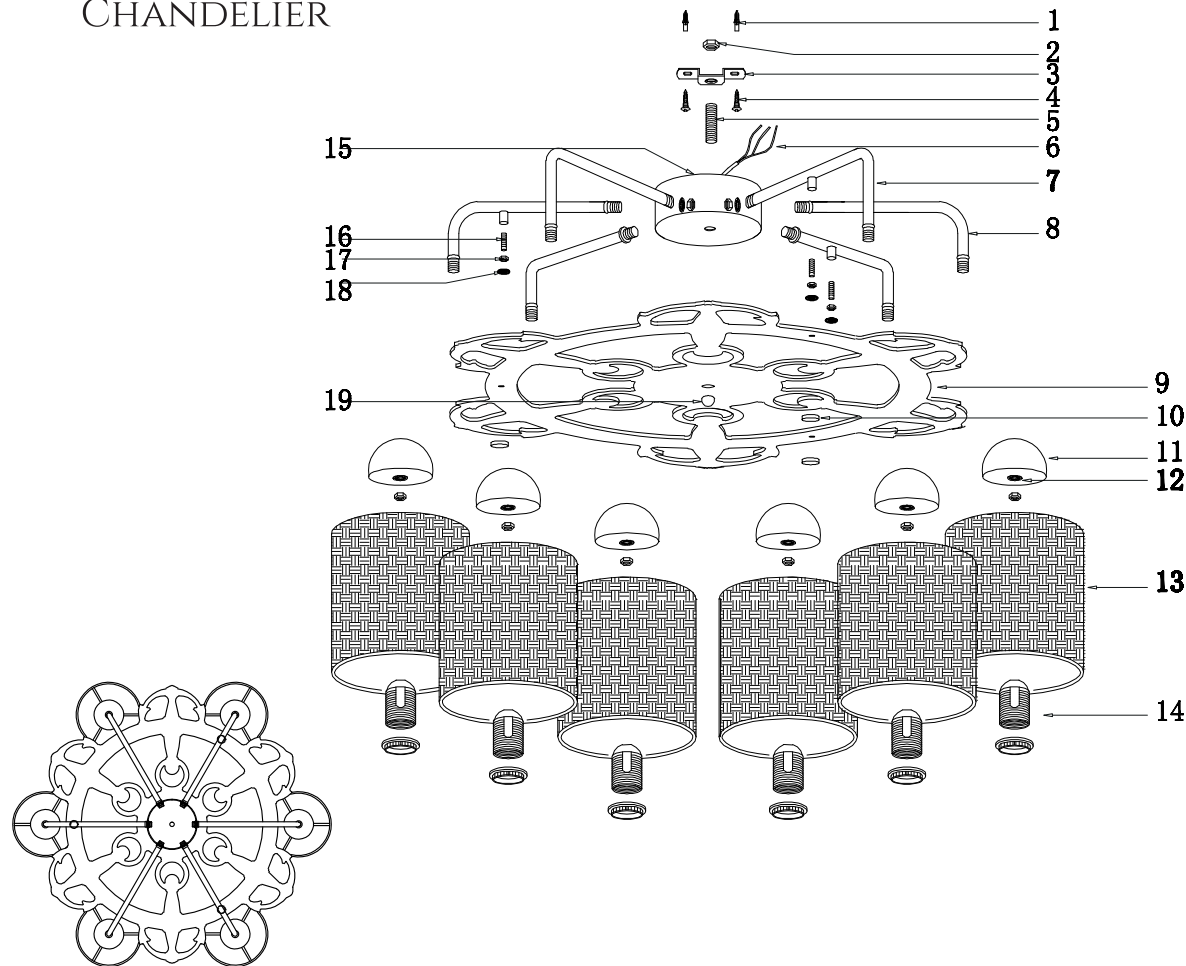

FREYA
TRADITION OF QUALITY

INSTRUCTION

MODEL: FR5100-CL-06-BR
CHANDELIER

6 X E14 (40W)

FREYA-LIGHT.COM