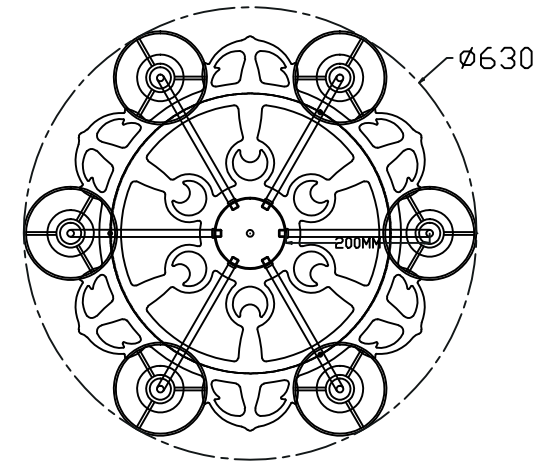

FREYA
TRADITION OF QUALITY

INSTRUCTION

MODEL: FR5100-CL-06-BR
CHANDELIER

6 X E14 (40W)

FREYA-LIGHT.COM