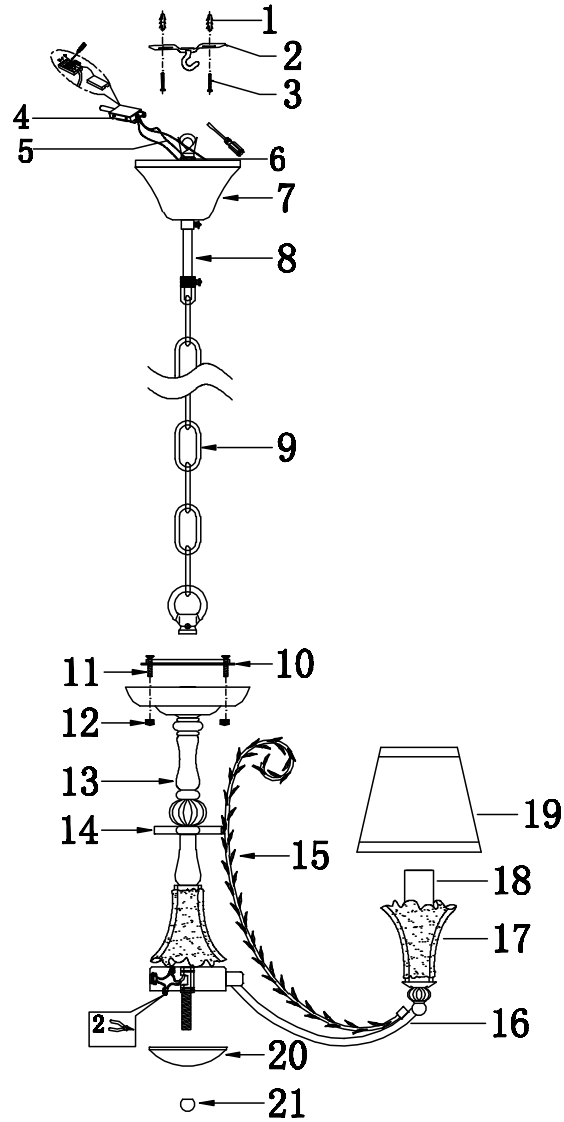

FREYA
TRADITION OF QUALITY

INSTRUCTION

MODEL: FR2984-PL-05-W
CHANDELIER

5 X E14 (60W)

FREYA-LIGHT.COM