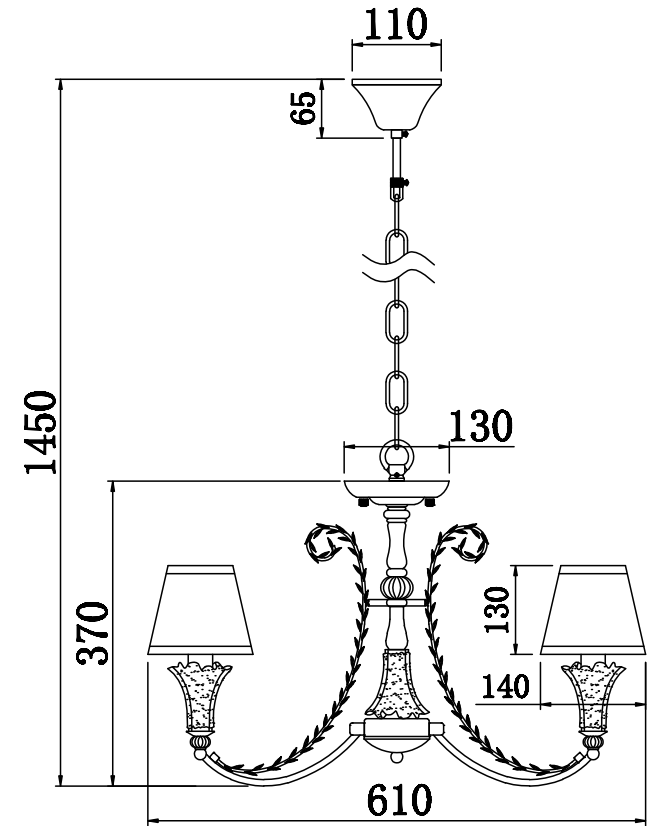

FREYA
TRADITION OF QUALITY

INSTRUCTION

MODEL: FR2984-PL-05-W
CHANDELIER

5 X E14 (60W)

FREYA-LIGHT.COM