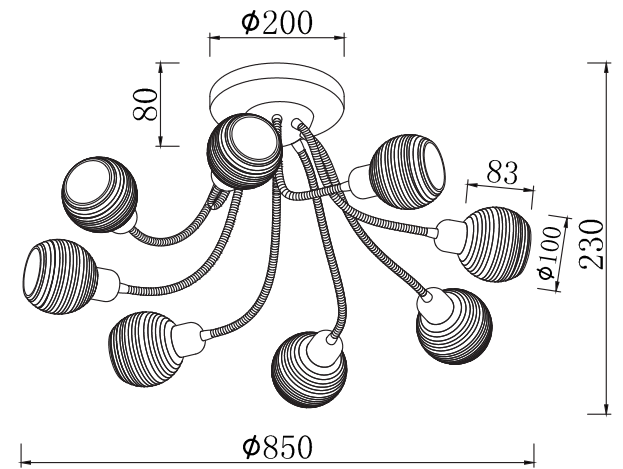

FREYA
TRADITION OF QUALITY

INSTRUCTION

MODEL: FR5102-CL-08-CH
CHANDELIER

8 X E14 (40W)

FREYA-LIGHT.COM