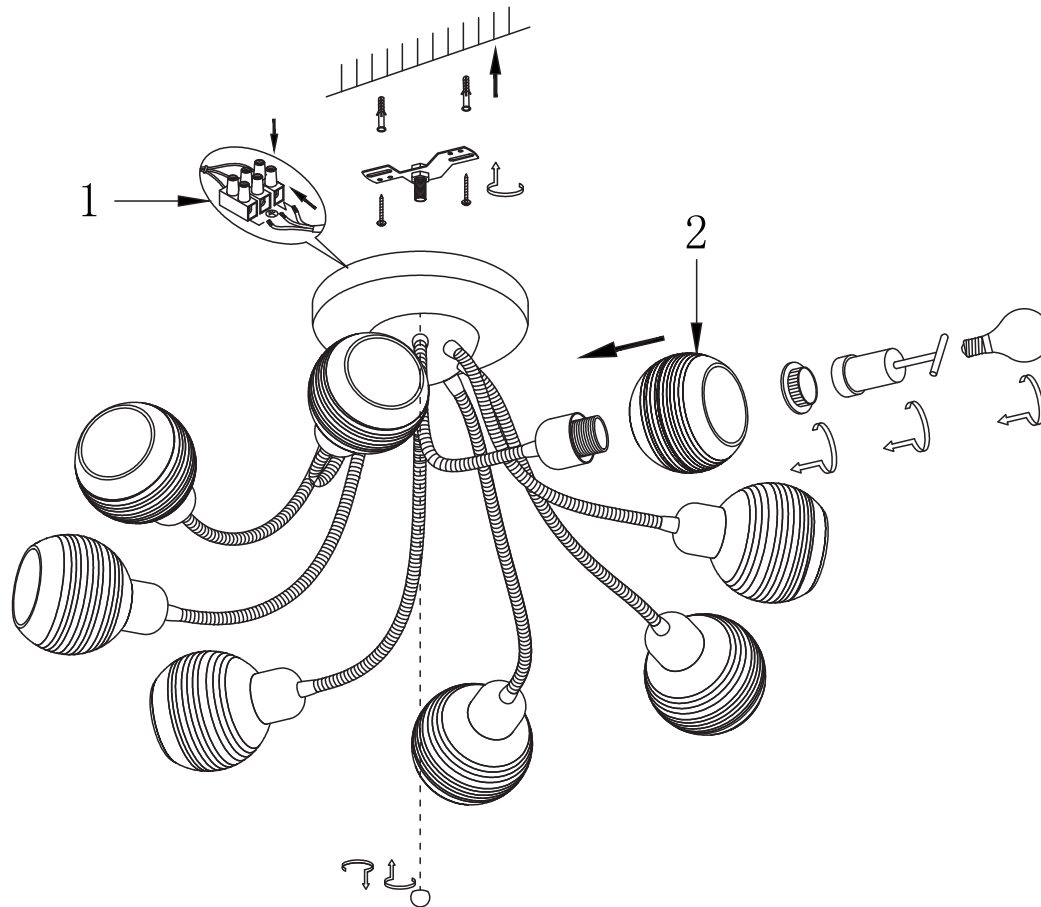

FREYA
TRADITION OF QUALITY

INSTRUCTION

MODEL: FR5102-CL-08-CH
CHANDELIER

8 X E14 (40W)

FREYA-LIGHT.COM