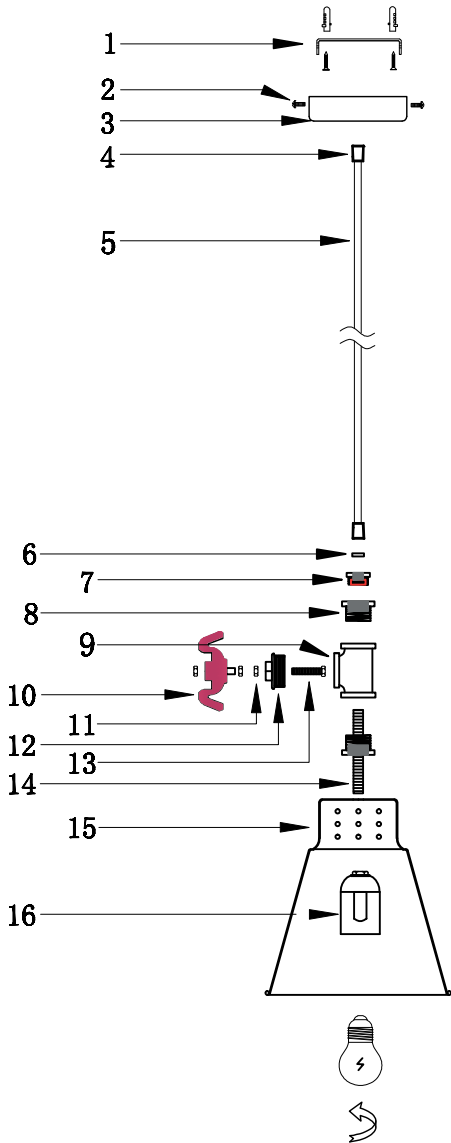

Instruction

Collection: Loft
Series: Valve
Model: T020-01-R
Ceiling

1 x E27 (60w)

MAYTONI
DECORATIVE LIGHTING

www.maytoni.de