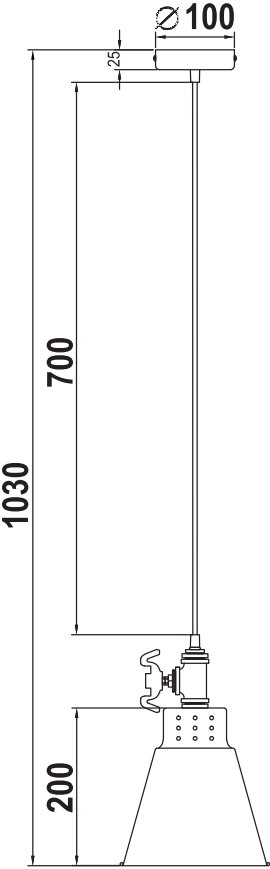

Instruction

Collection: Loft
Series: Valve
Model: T020-01-R
Ceiling

1 x E27 (60w)

MAYTONI
DECORATIVE LIGHTING

www.maytoni.de