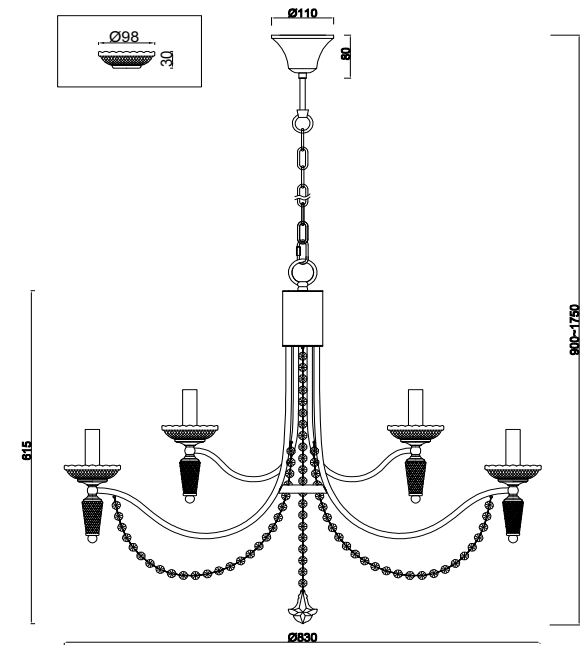

FREYA
TRADITION OF QUALITY

Instruction

FR2009PL-12G

12 x E14 (40W)

Model: FR2009PL-12G
Collection: Classic
Series: New Series 009

Ceiling Lamps