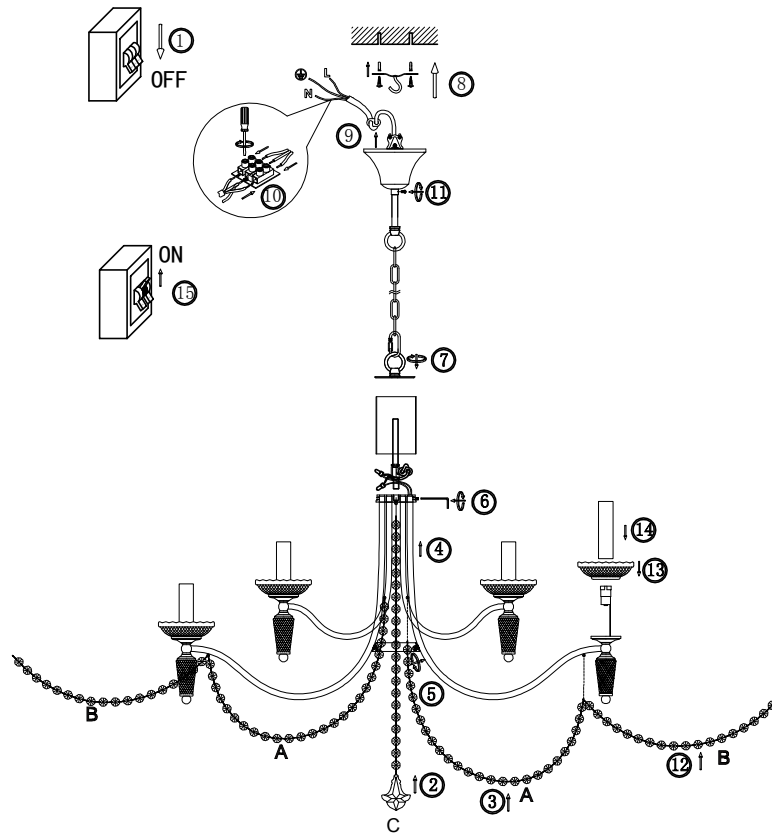

FREYA
TRADITION OF QUALITY

Instruction

FR2009PL-12G

12 x E14 (40W)

Model: FR2009PL-12G
Collection: Classic
Series: New Series 009

Ceiling Lamps