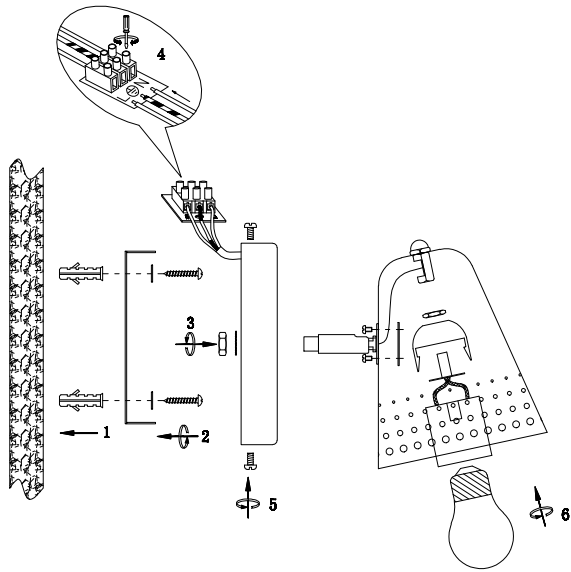

FREYA
TRADITION OF QUALITY

Instruction

FR5002WL-01N

Model: FR5002WL-01N
Series: Janet

Wall Lamps