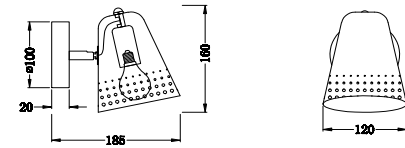

FREYA
TRADITION OF QUALITY

Instruction

FR5002WL-01N

Model: FR5002WL-01N
Series: Janet

Wall Lamps