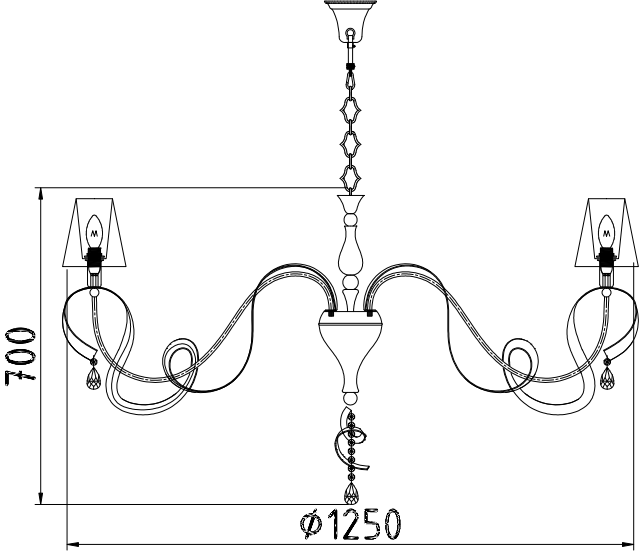

Instruction

Collection: Elegant
Series: Intreccio
Model: ARM010-12-R
Suspended

A=12
B=1

 - Suspended

12 x E14 (40w)

MAYTONI
DECORATIVE LIGHTING
www.maytoni.de