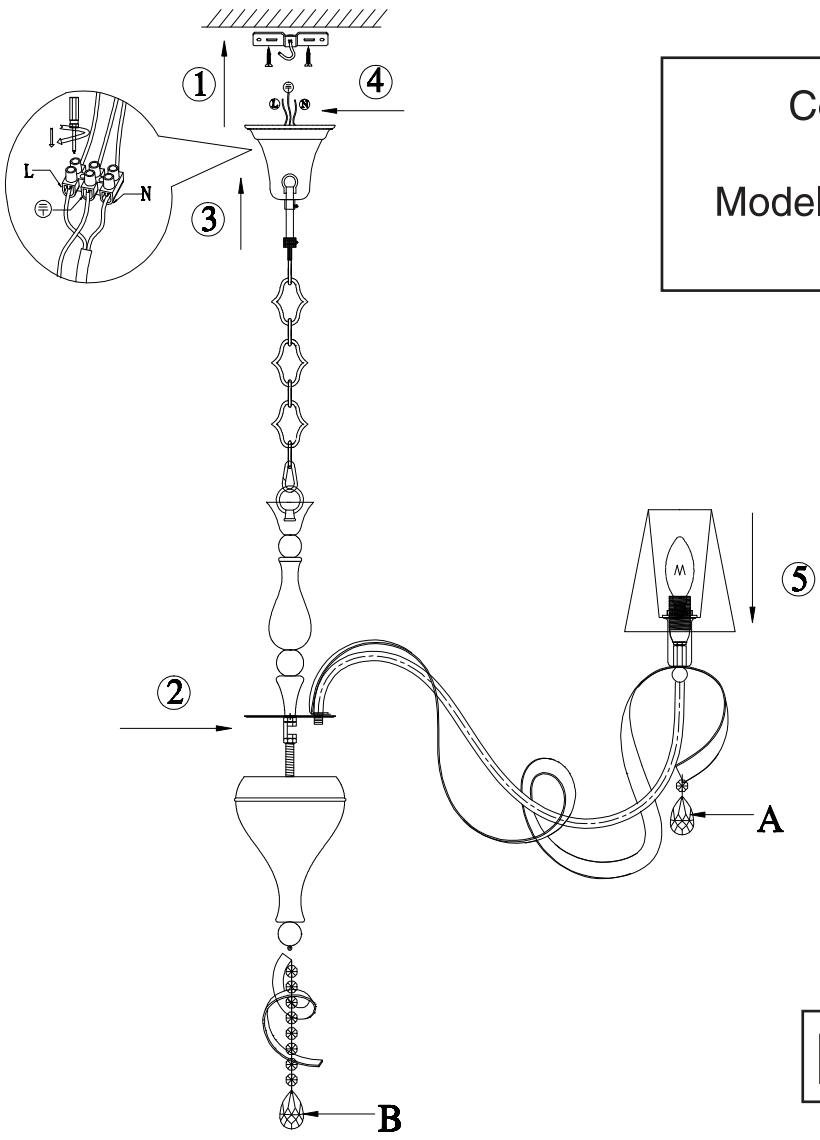

Instruction

Collection: Elegant
Series: Intreccio
Model: ARM010-12-R
Suspended

A=12
B=1

 - Suspended

12 x E14 (40w)

MAYTONI
DECORATIVE LIGHTING
www.maytoni.de