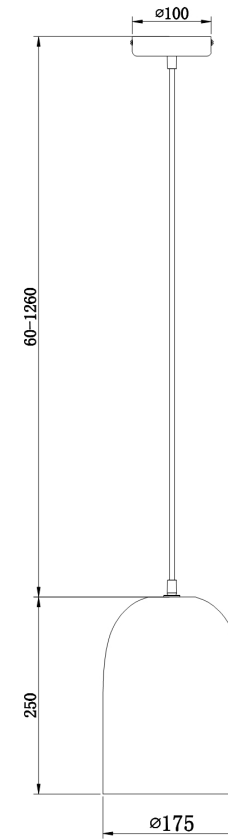

Instruction

Collection: PENDANT
Series: MONTANA
Model: P531PL-01W
Ceiling

- Ceiling

1 x E27 (60W)

MAYTONI
DECORATIVE LIGHTING

www.maytoni.de