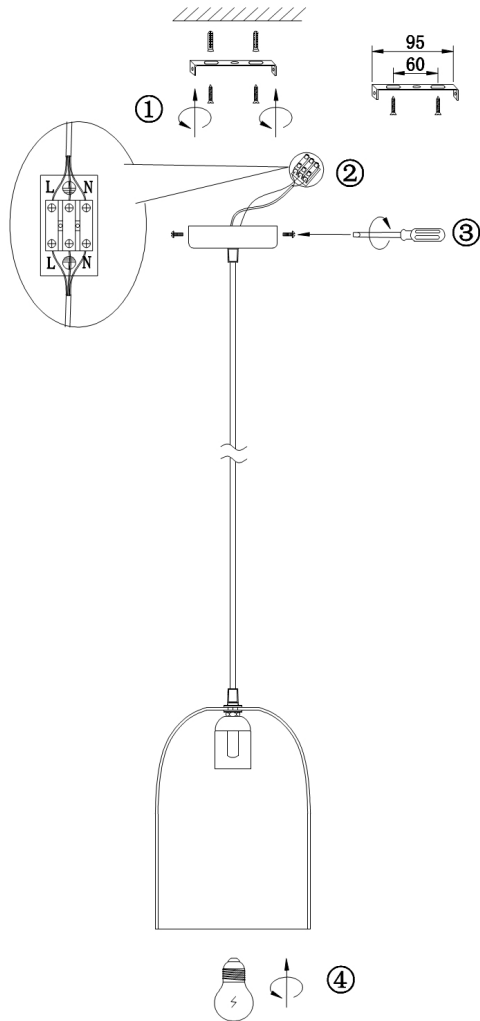

Instruction

Collection: PENDANT
Series: MONTANA
Model: P531PL-01W
Ceiling

- Ceiling

1 x E27 (60W)

MAYTONI
DECORATIVE LIGHTING

www.maytoni.de