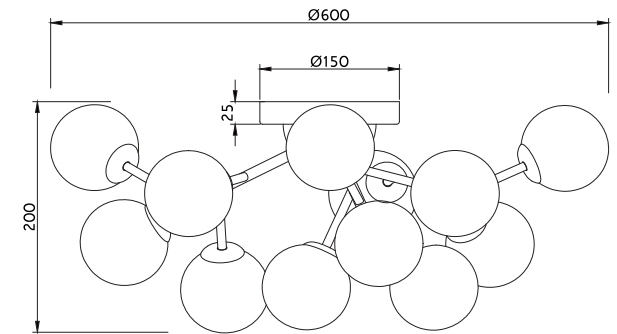

# Instruction

MOD545PL-12G

12 x G9 (28W)

Model: MOD545PL-12G  
Collection: Modern  
Series: Dallas

Ceiling Lamps