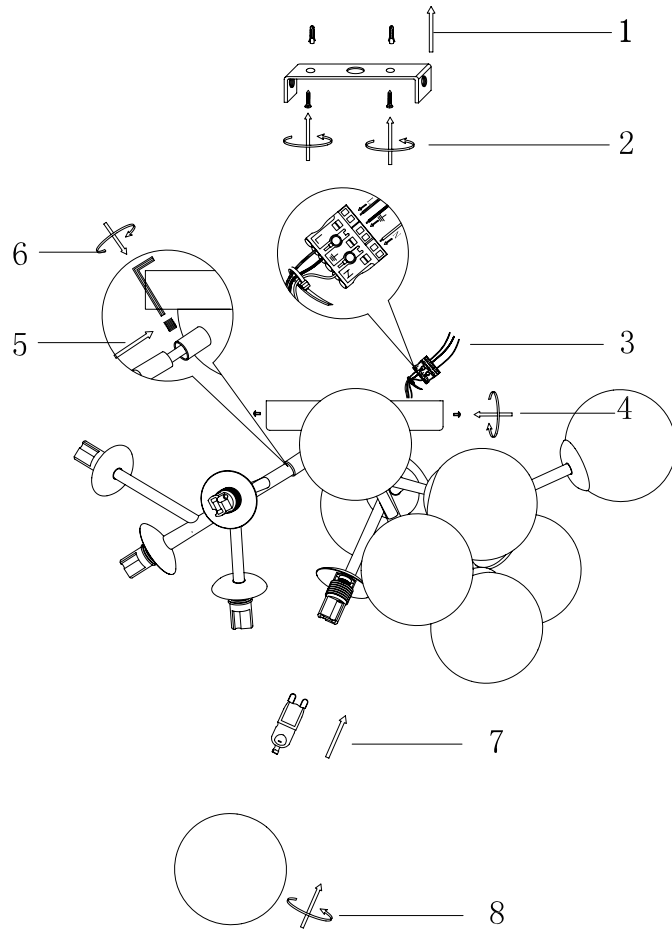

# Instruction

MOD545PL-12G

12 x G9 (28W)

Model: MOD545PL-12G  
Collection: Modern  
Series: Dallas

Ceiling Lamps