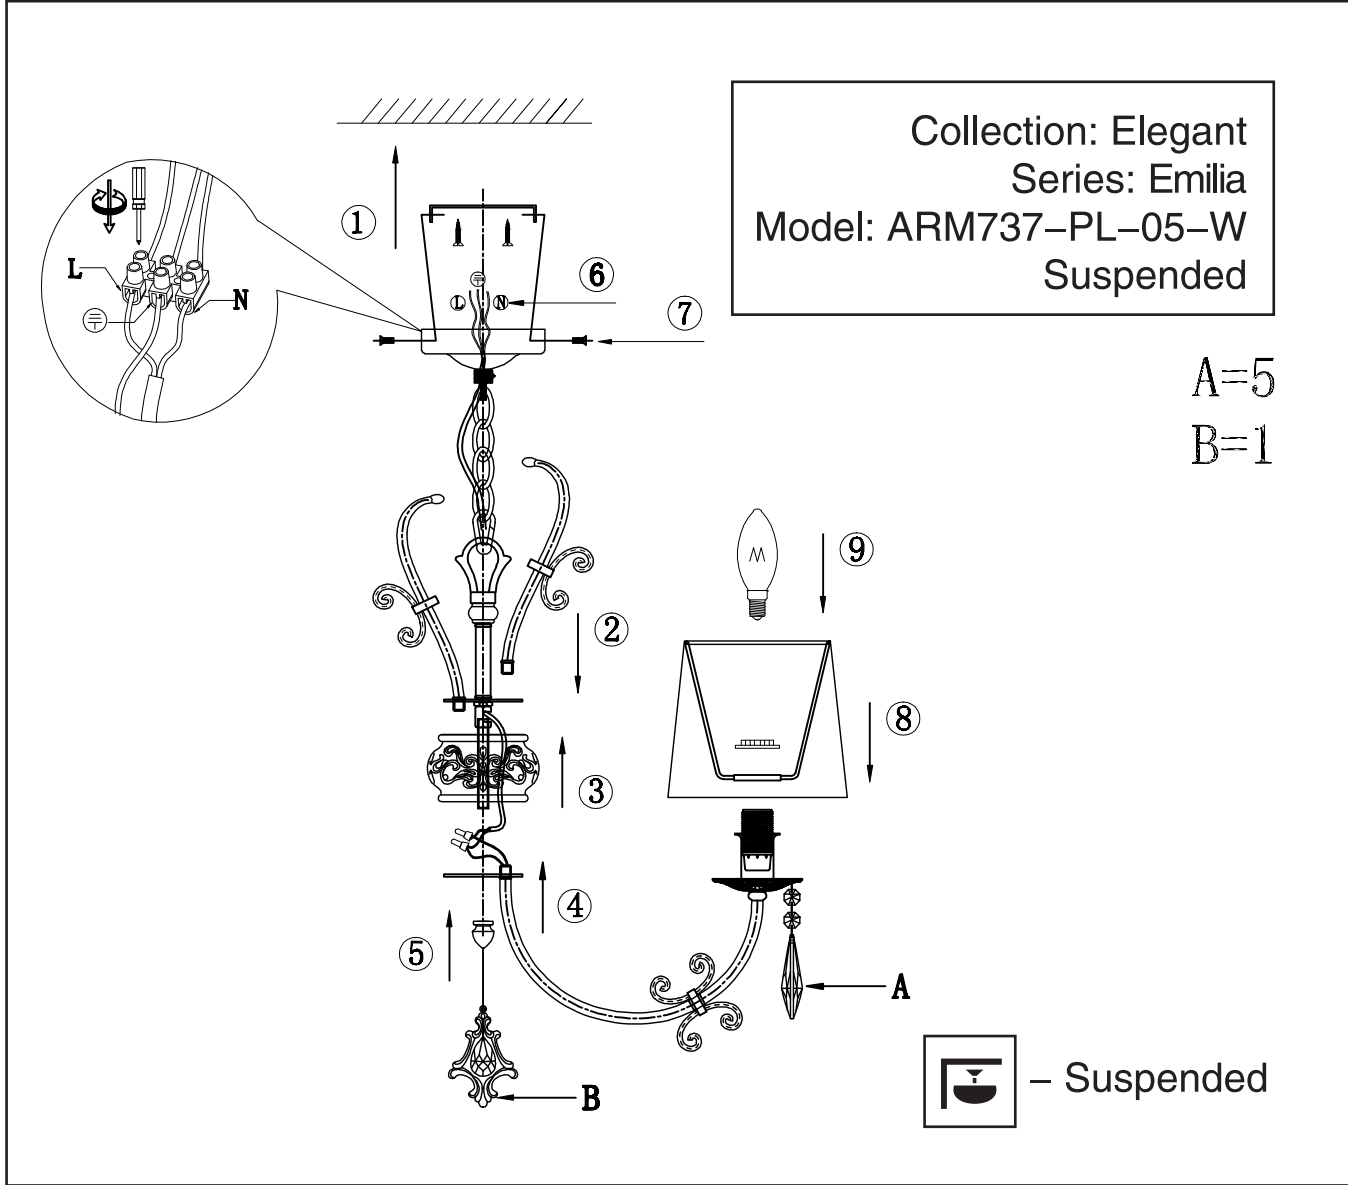

Instruction

5 x E14 (40w)

MAYTONI
DECORATIVE LIGHTING

www.maytoni.de