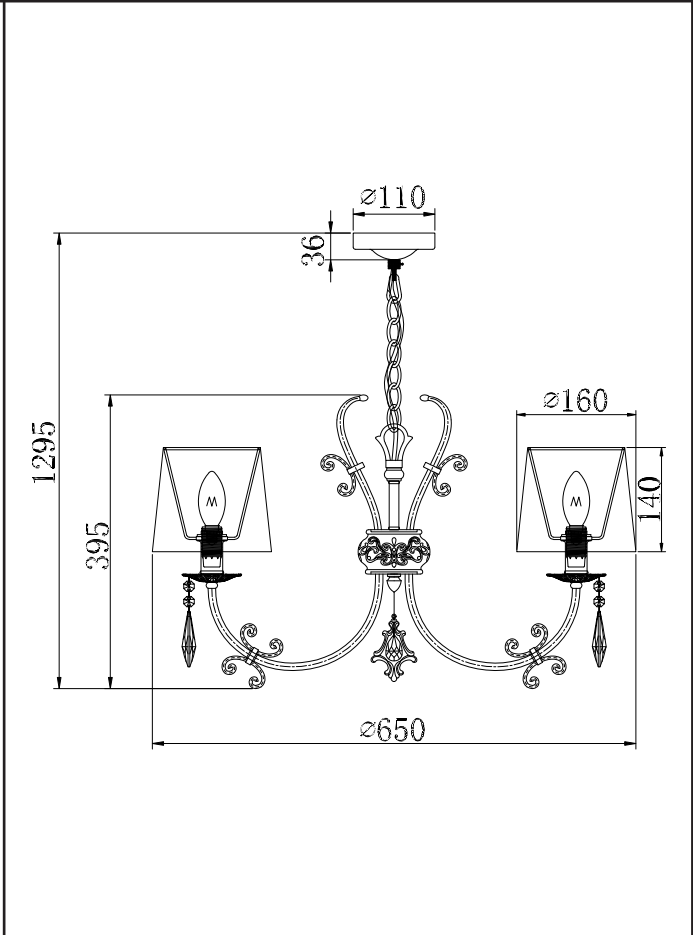

Instruction

5 x E14 (40w)

MAYTONI
DECORATIVE LIGHTING

www.maytoni.de