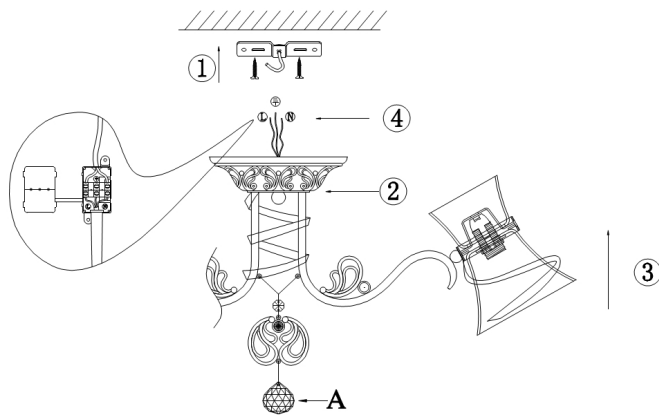

Instruction

Collection: ELEGANT
Series: BAROQUE
Model: ARM128-CL-06-W
Ceiling

A=1

- Ceiling

6 x E14 (60W)

MAYTONI
DECORATIVE LIGHTING

www.maytoni.de