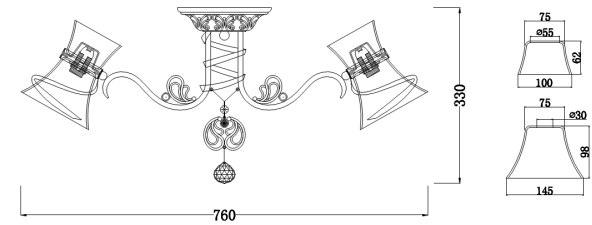

Instruction

Collection: ELEGANT
Series: BAROQUE
Model: ARM128-CL-06-W
Ceiling

A=1

- Ceiling

6 x E14 (60W)

MAYTONI
DECORATIVE LIGHTING

www.maytoni.de