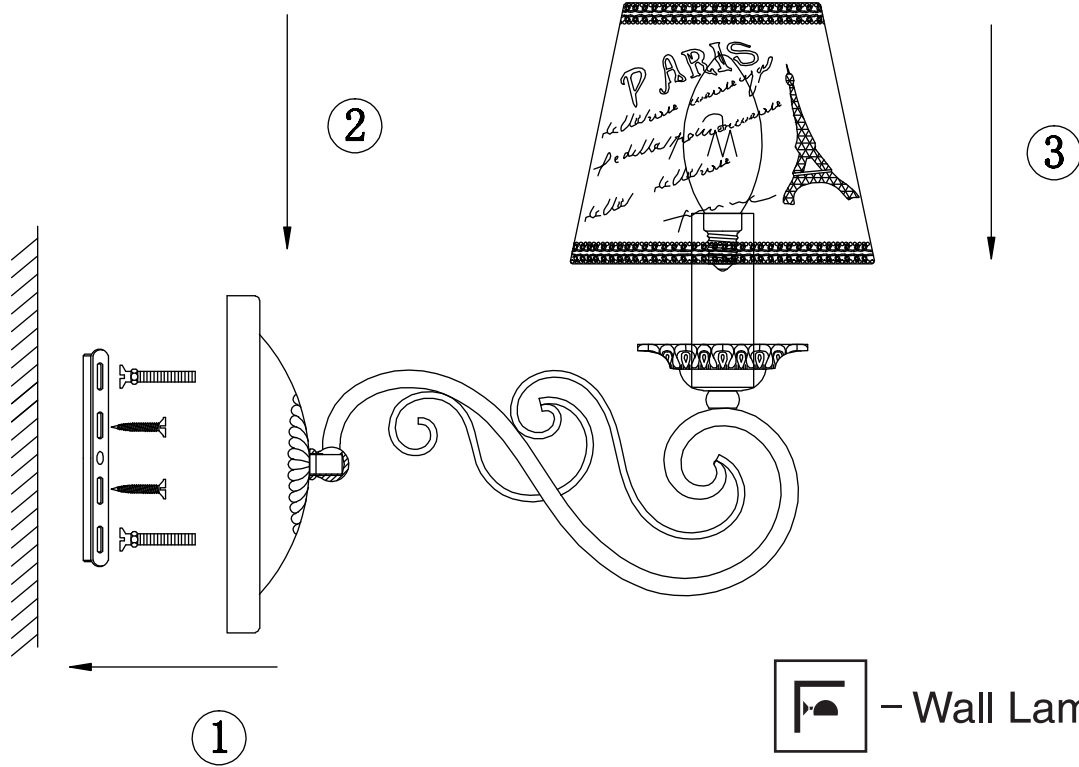

Instruction

Collection: Elegant
Series: Paris
Model: ARM402-01-W
Wall Lamps

1 x E14 (40w)

MAYTONI
DECORATIVE LIGHTING

www.maytoni.de