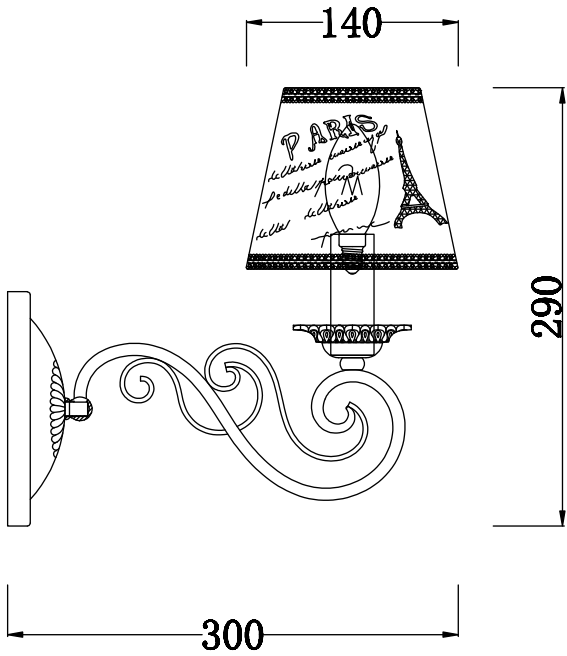

Instruction

Collection: Elegant
Series: Paris
Model: ARM402-01-W
Wall Lamps

1 x E14 (40w)

MAYTONI
DECORATIVE LIGHTING

www.maytoni.de