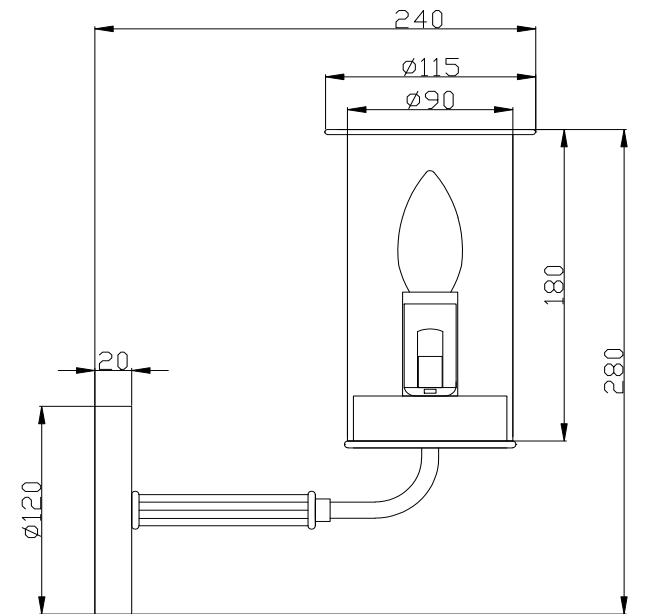

FREYA
TRADITION OF QUALITY

Instruction

FR5029WL-01B

1 x E14 (40W)

Model: FR5029WL-01B

Series: Tera

Wall Lamps