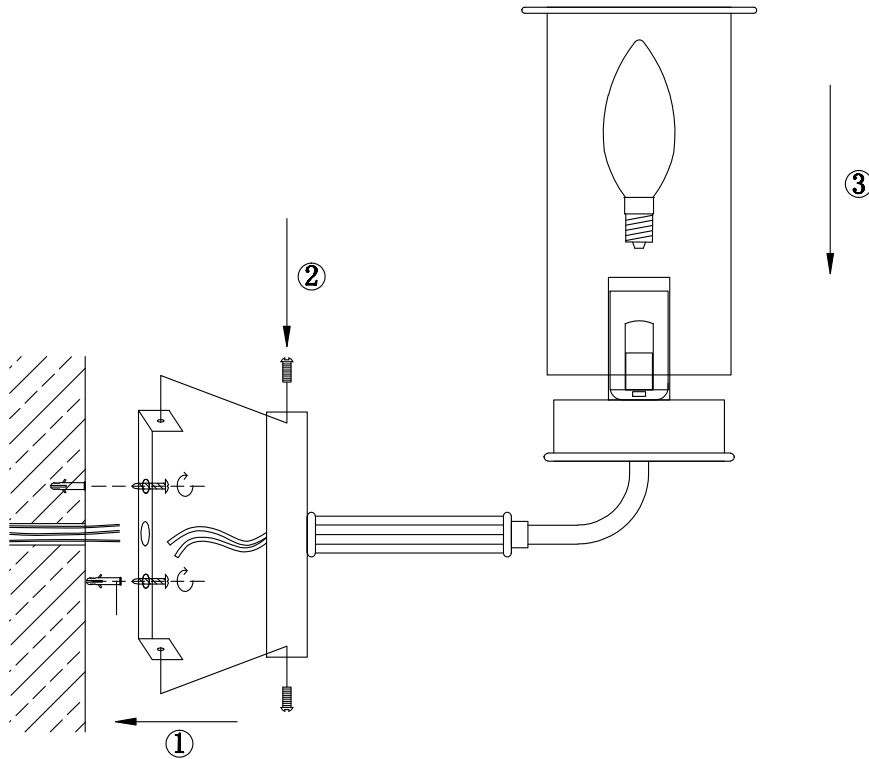

FREYA
TRADITION OF QUALITY

Instruction

FR5029WL-01B

1 x E14 (40W)

Model: FR5029WL-01B

Series: Tera

Wall Lamps