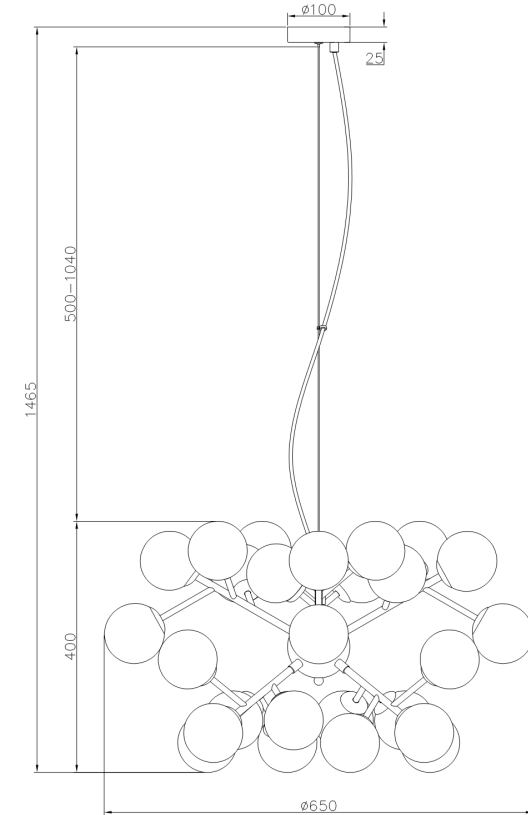

Instruction

Collection: MODERN
Series: DALLAS
Model: MOD545PL-24CH
Ceiling

- Ceiling

24 x G9 (28W)

MAYTONI
DECORATIVE LIGHTING

www.maytoni.de