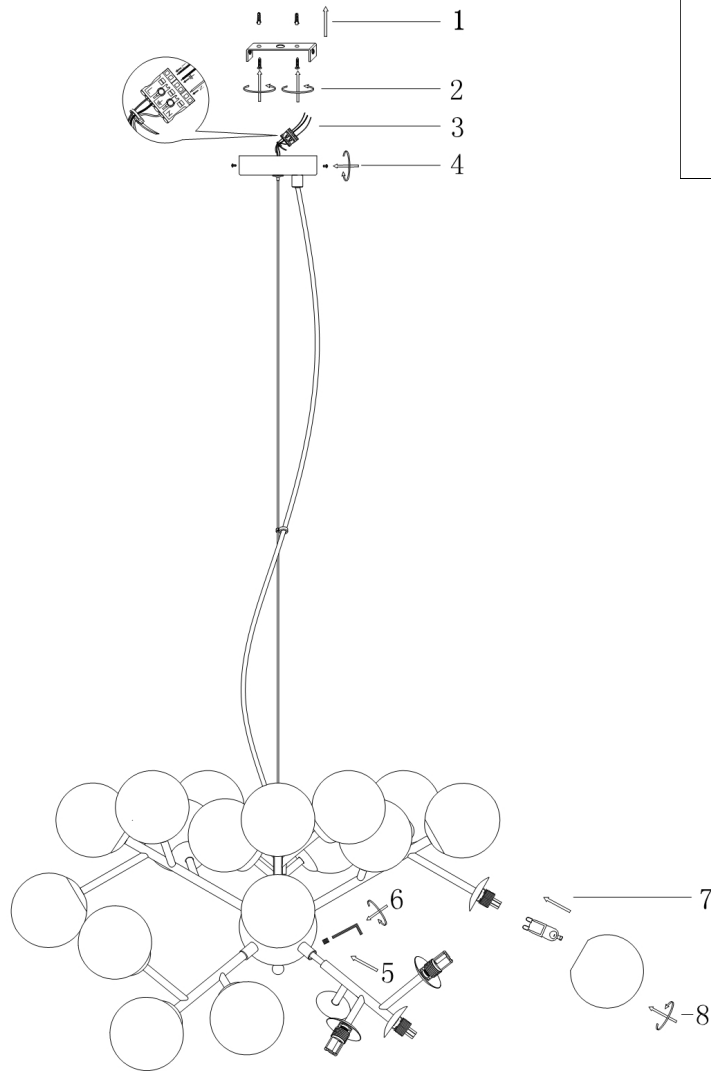

Instruction

Collection: MODERN
Series: DALLAS
Model: MOD545PL-24CH
Ceiling

- Ceiling

24 x G9 (28W)

MAYTONI
DECORATIVE LIGHTING

www.maytoni.de