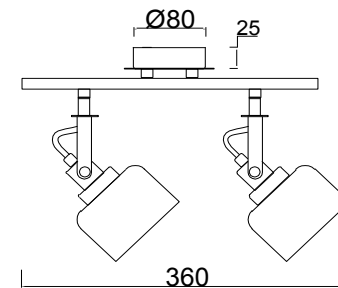

# Instruction

FR5042CW-02B

2 x E14 (40W)

Model: FR5042CW-02B  
Collection: Modern  
Series: Evette

Wall Lamps