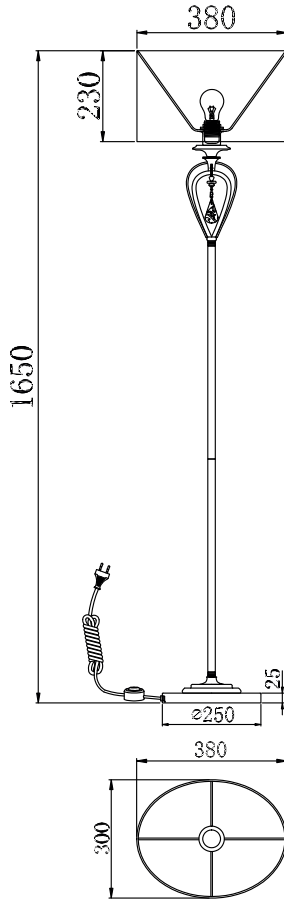

Instruction

Collection: House
Series: Gerda
Model: ARM044-FL-01-G
Mobile

A=1

I – Mobile

1 x E27 (40w)

MAYTONI
DECORATIVE LIGHTING
www.maytoni.de