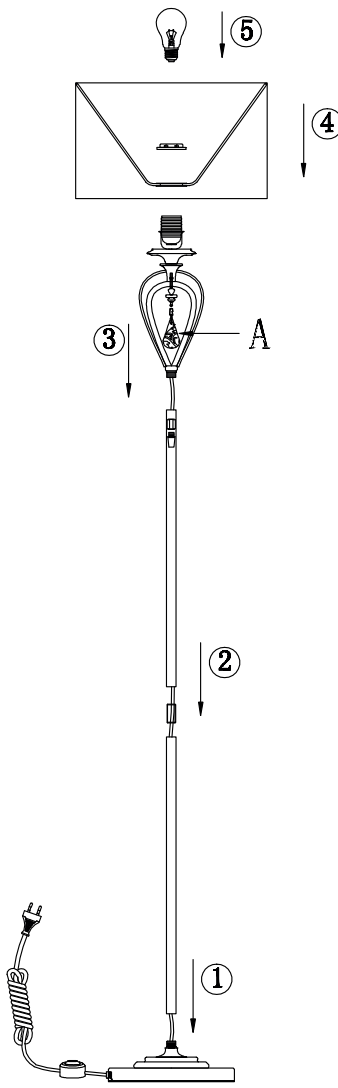

Instruction

Collection: House
Series: Gerda
Model: ARM044-FL-01-G
Mobile

A=1

I – Mobile

1 x E27 (40w)

MAYTONI
DECORATIVE LIGHTING
www.maytoni.de