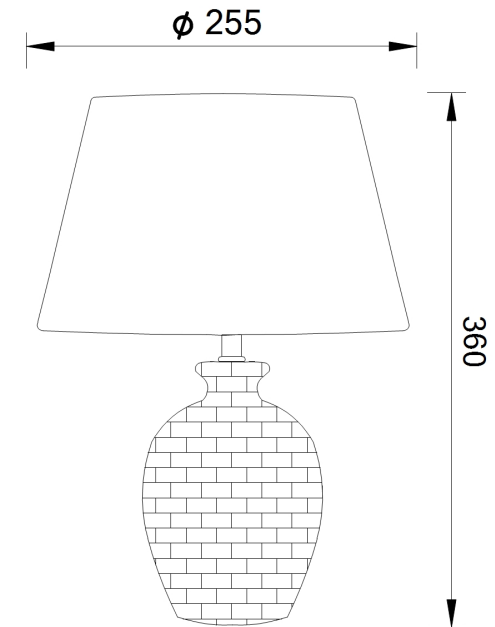

Instruction

Collection: TABLE & FLOOR

Series: ADELIN

Model: Z003-TL-01-W

Mobile

- Mobile

1 x E27 (60W)

MAYTONI
DECORATIVE LIGHTING