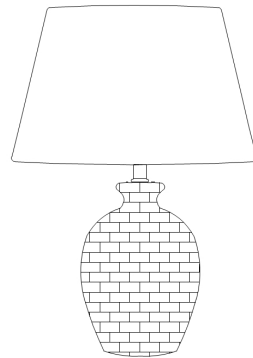

Instruction

Collection: TABLE & FLOOR

Series: ADELIN

Model: Z003-TL-01-W

Mobile

- Mobile

1 x E27 (60W)

MAYTONI
DECORATIVE LIGHTING