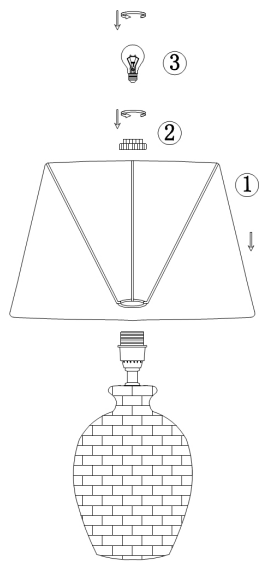

Instruction

Collection: TABLE & FLOOR

Series: ADELIN

Model: Z003-TL-01-W

Mobile

- Mobile

1 x E27 (60W)

MAYTONI
DECORATIVE LIGHTING