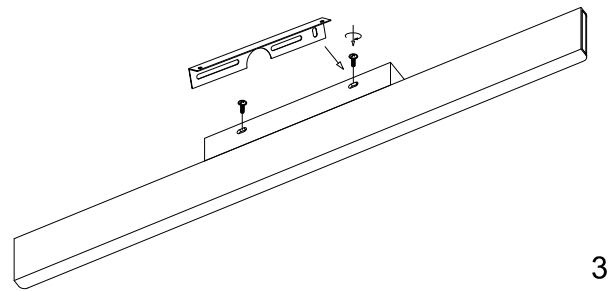

Instruction

MIR005WL-L16W

MAX 16W
1200 Lumen

Model: MIR005WL-L16W
Collection: Mirror
Series: Gleam

Wall Lamps