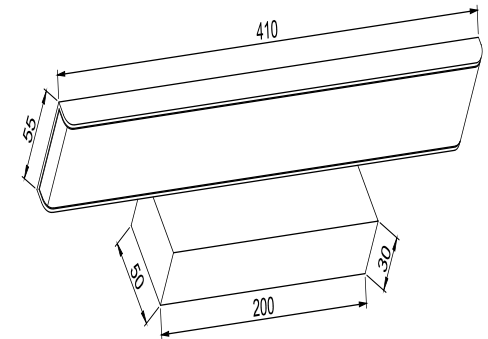

Instruction

MIR005WL-L16W

MAX 16W
1200 Lumen

Model: MIR005WL-L16W
Collection: Mirror
Series: Gleam

Wall Lamps