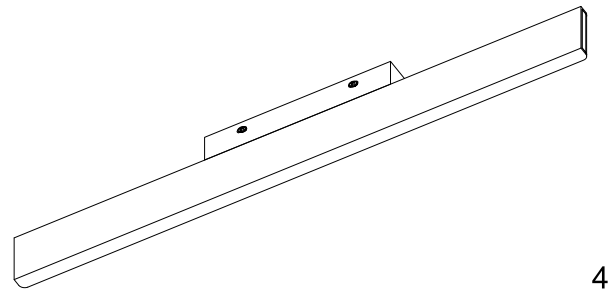

Instruction

MIR005WL-L16W

MAX 16W
1200 Lumen

Model: MIR005WL-L16W
Collection: Mirror
Series: Gleam

Wall Lamps