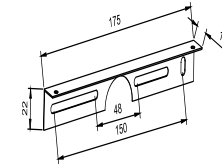

Instruction

MIR005WL-L16W

MAX 16W
1200 Lumen

Model: MIR005WL-L16W
Collection: Mirror
Series: Gleam

Wall Lamps