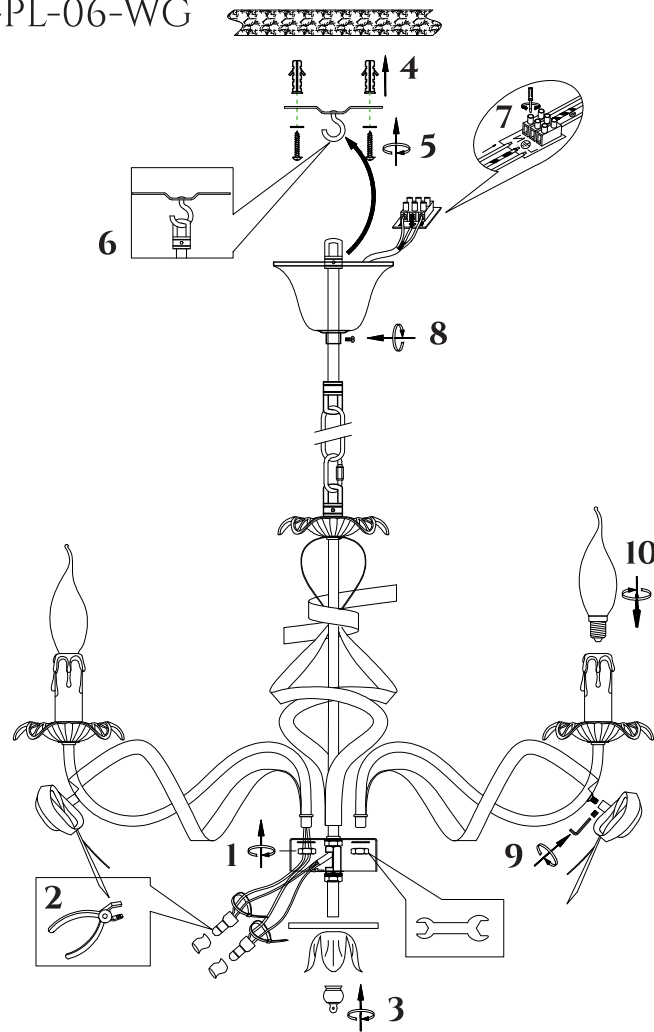

FREYA
TRADITION OF QUALITY

INSTRUCTION

MODEL: FR2045-PL-06-WG
CHANDELIER

6 X E14 (60W)

FREYA-LIGHT.COM