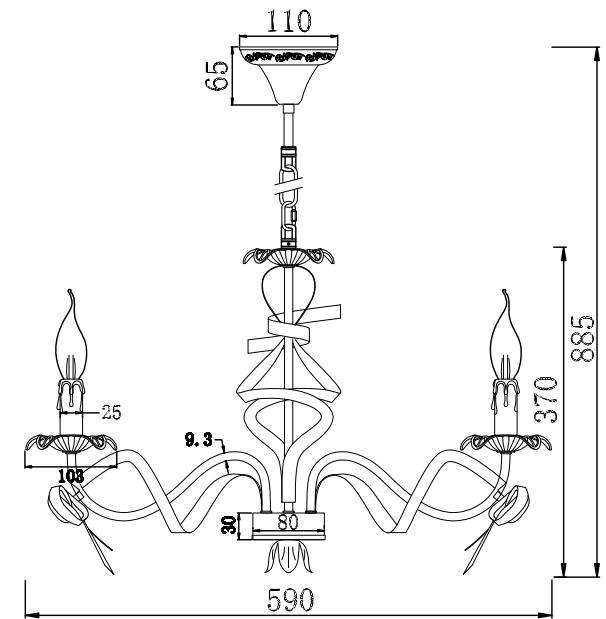

FREYA
TRADITION OF QUALITY

INSTRUCTION

MODEL: FR2045-PL-06-WG
CHANDELIER

6 X E14 (60W)

FREYA-LIGHT.COM