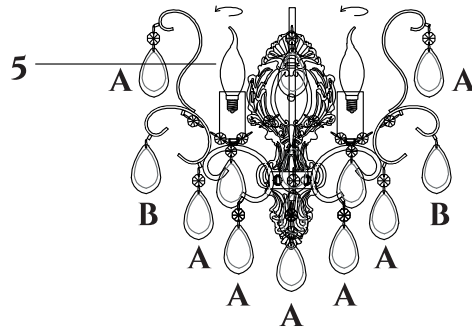

# INSTRUCTION

**MODEL:** FR2302-WL-02-WG  
SCONCE

342

200

2 X E14 (40W)

FREYA-LIGHT.COM