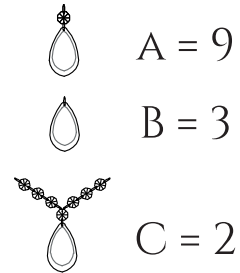

# INSTRUCTION

**MODEL:** FR2302-WL-02-WG  
SCONCE

342

200

2 X E14 (40W)

FREYA-LIGHT.COM