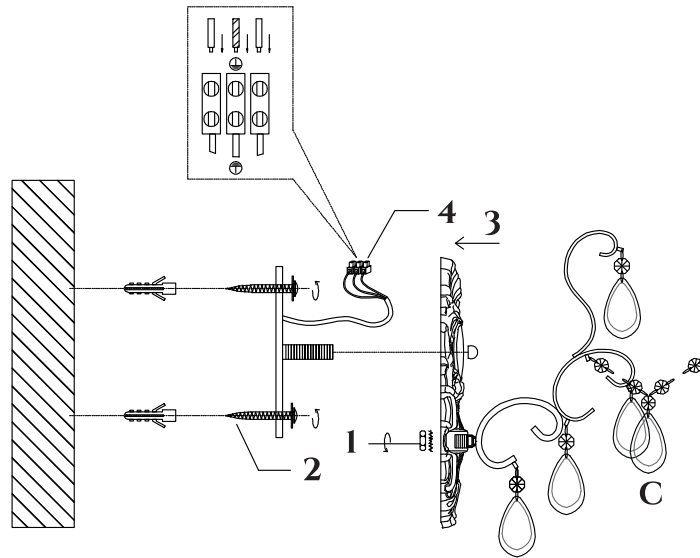

# INSTRUCTION

**MODEL:** FR2302-WL-02-WG  
SCONCE

342

200

2 X E14 (40W)

FREYA-LIGHT.COM