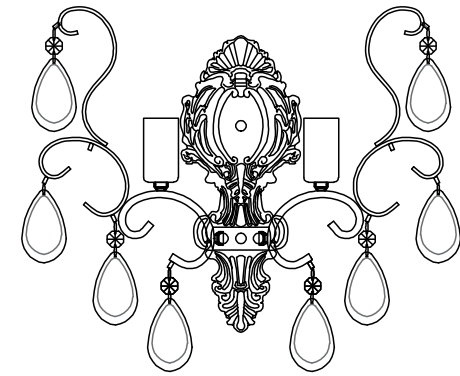

**FREYA**  
TRADITION OF QUALITY

# INSTRUCTION

**MODEL:** FR2302-WL-02-WG  
SCONCE

342

200

2 X E14 (40W)

FREYA-LIGHT.COM