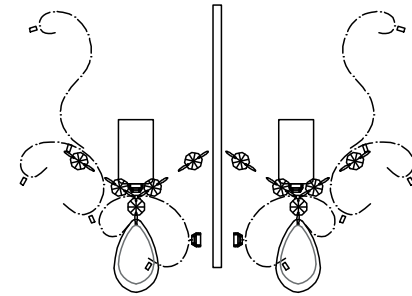

# INSTRUCTION

**MODEL:** FR2302-WL-02-WG  
SCONCE

342

200

2 X E14 (40W)

FREYA-LIGHT.COM