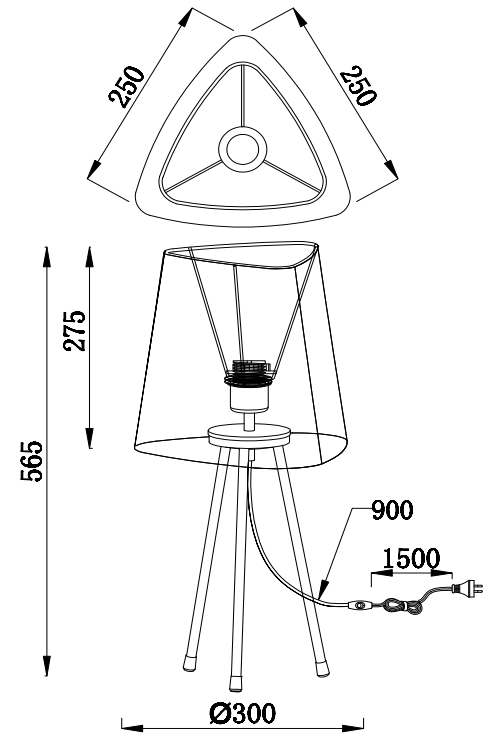

Instruction

MOD008TL-01N

1 x E27 (40W)

Model: MOD008TL-01N
Collection: Modern
Series: Comfort

Table Lamps