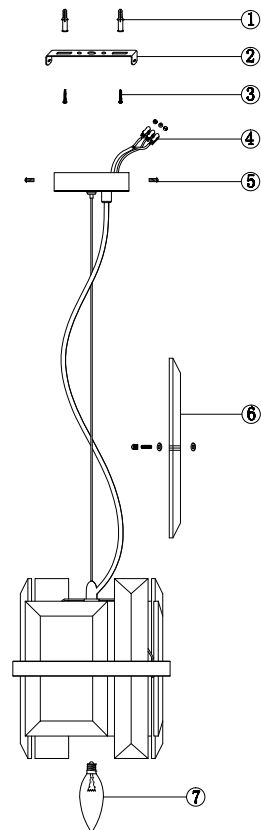

# Instruction

MOD201PL-01N

Gross Weight: 4,6 kg

Net Weight: 3,6 kg

Volume: 0,02 m3

Weight and Volume Margin of Error: ±10%

Color: Chrome

Material: Metal

1 x E14 (40W)

Model: MOD201PL-01N

Collection: Modern

Series: Cerezo

Pendant Lamps