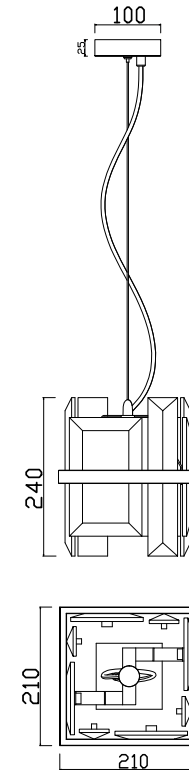

# Instruction

MOD201PL-01N

Gross Weight: 4,6 kg

Net Weight: 3,6 kg

Volume: 0,02 m3

Weight and Volume Margin of Error: ±10%

Color: Chrome

Material: Metal

1 x E14 (40W)

Model: MOD201PL-01N

Collection: Modern

Series: Cerezo

Pendant Lamps