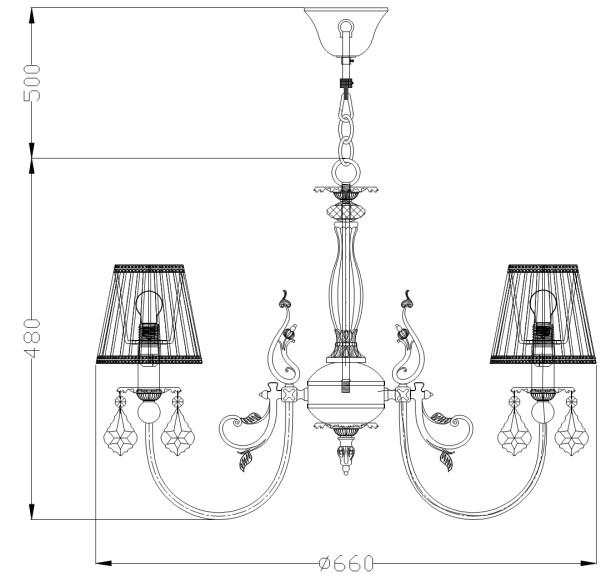

Instruction

Collection: ROYAL CLASSIC

Series: LATONA

Model: RC301-PL-08-R

Ceiling

A=32

- Ceiling

8 x E14 (40W)