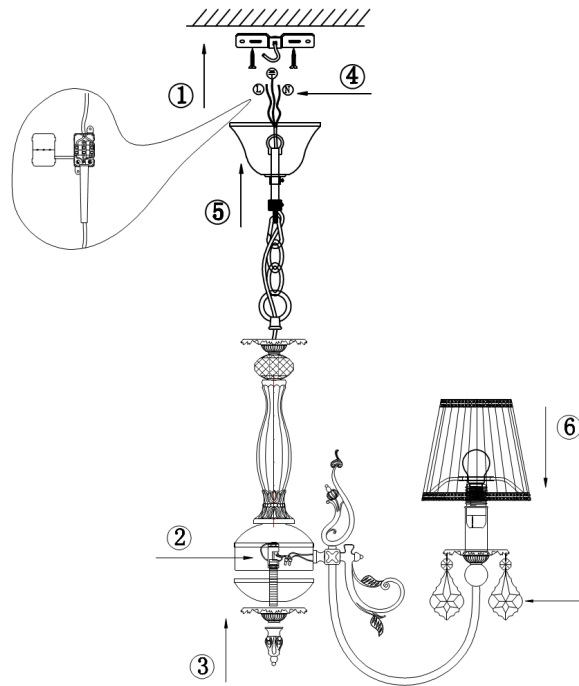

Instruction

Collection: ROYAL CLASSIC

Series: LATONA

Model: RC301-PL-08-R

Ceiling

A=32

- Ceiling

8 x E14 (40W)