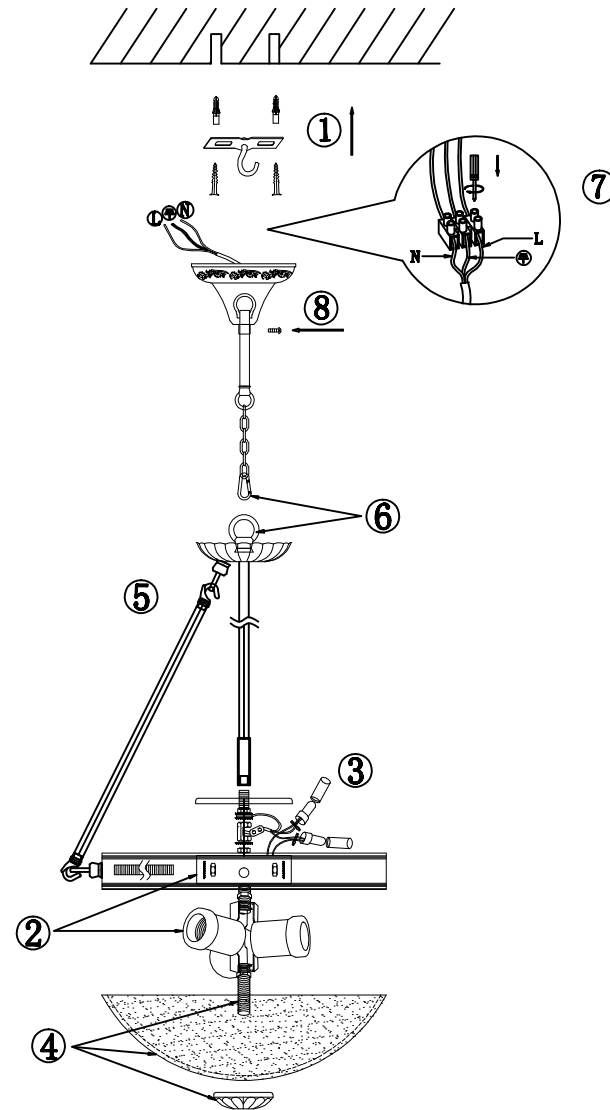

# INSTRUCTION

**MODEL:** FR2012-PL-03-BZ  
CHANDELIER

 3 x E27 (60W)

FREYA-LIGHT.COM