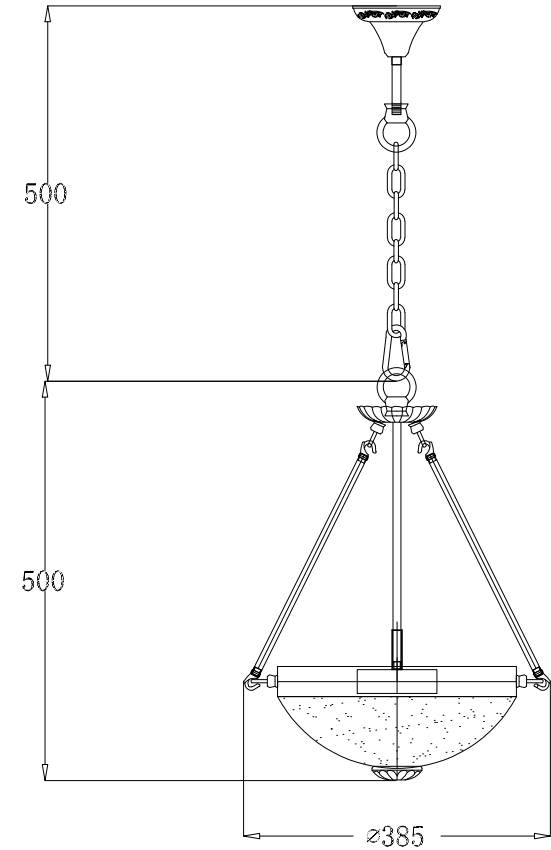

# INSTRUCTION

**MODEL:** FR2012-PL-03-BZ  
CHANDELIER

 3 x E27 (60W)

FREYA-LIGHT.COM