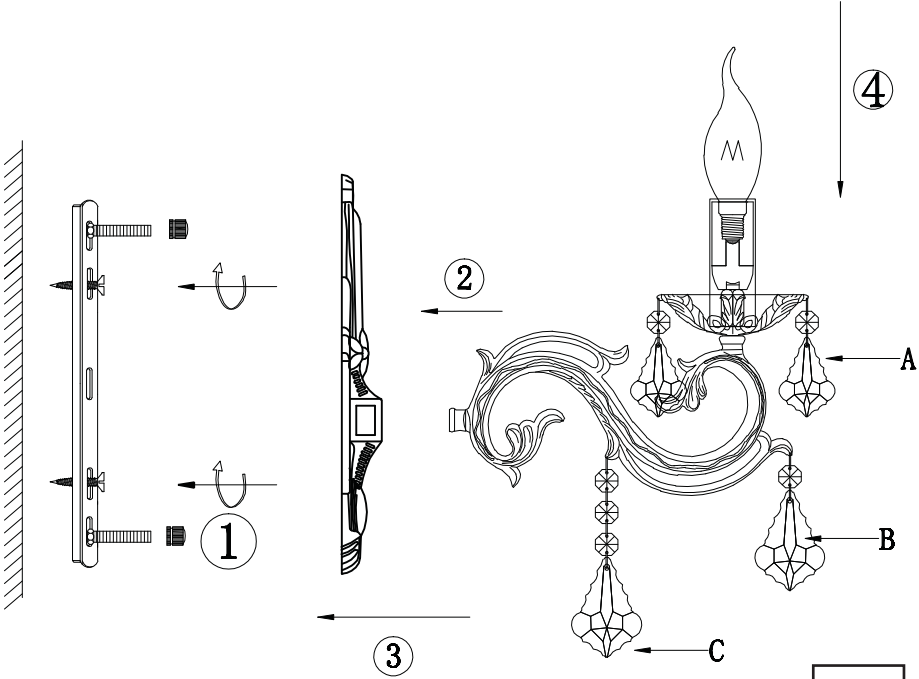

Instruction

INSTRUCTION FOR FIX:

- A=6pcs
- B=2pcs
- C=2pcs

Collection: Royal Classic
Series: Bronze
Model: RC245-WL-02-R
Wall Lamps

2 x E14 (60w)

MAYTONI
DECORATIVE LIGHTING
www.maytoni.de