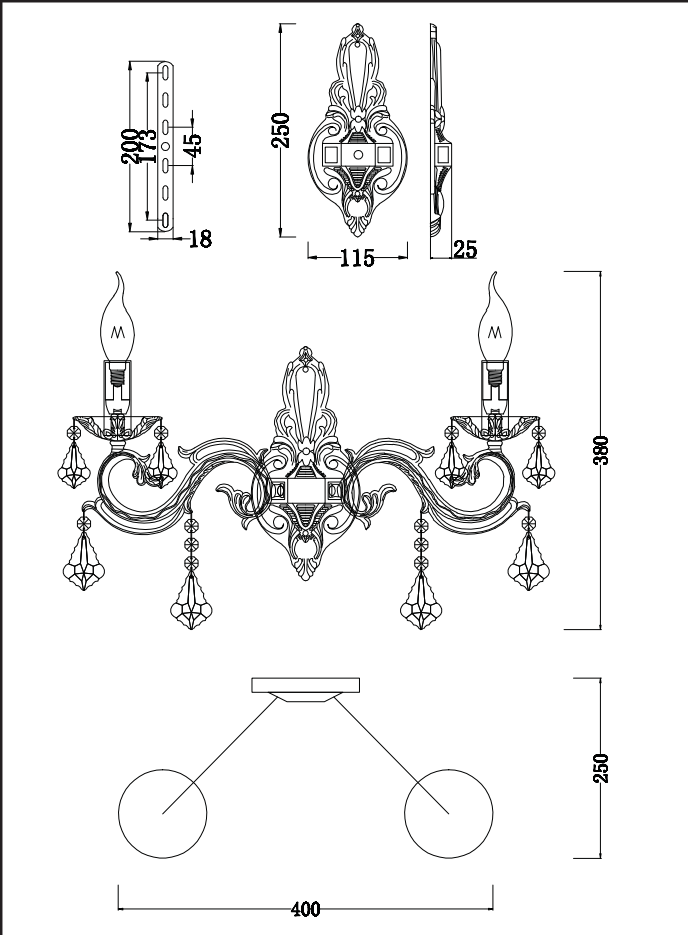

Instruction

INSTRUCTION FOR FIX:

- A=6pcs
- B=2pcs
- C=2pcs

Collection: Royal Classic
Series: Bronze
Model: RC245-WL-02-R
Wall Lamps

2 x E14 (60w)

MAYTONI
DECORATIVE LIGHTING
www.maytoni.de