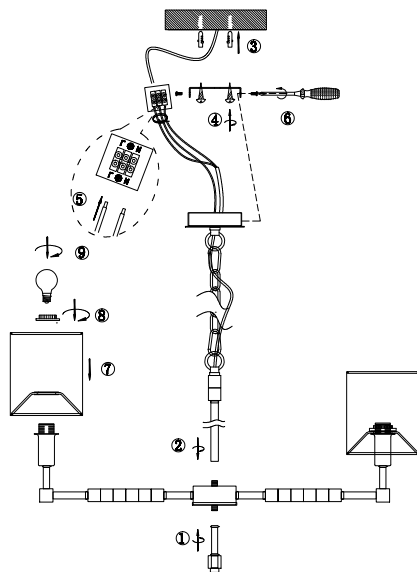

Instruction

MOD011PL-05N

5 x E14 (40W)

Model: MOD011PL-05N
Collection: Modern
Series: Cube

Ceiling Lamps