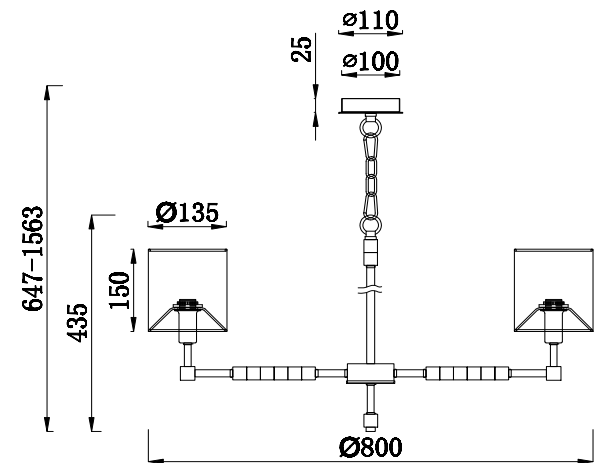

Instruction

MOD011PL-05N

5 x E14 (40W)

Model: MOD011PL-05N
Collection: Modern
Series: Cube

Ceiling Lamps