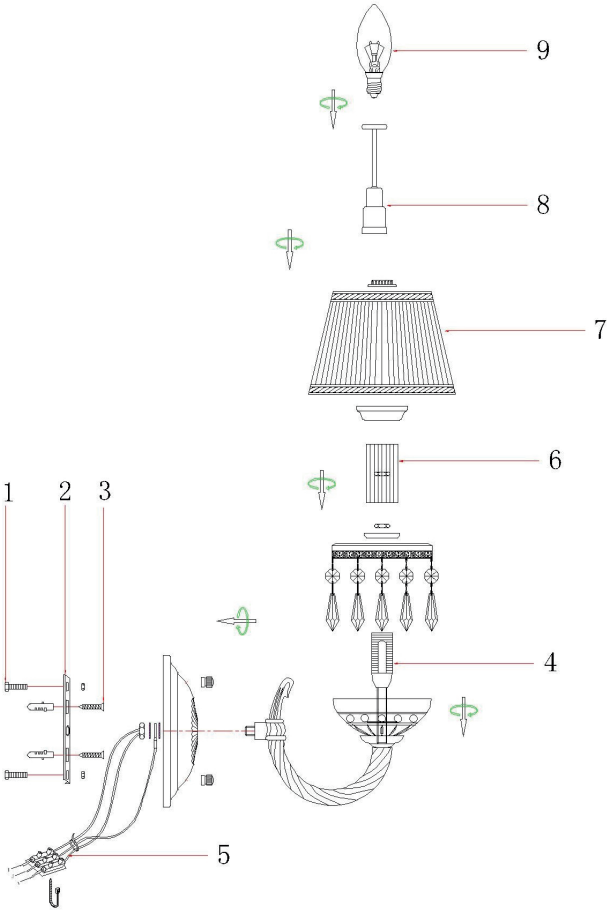

Instruction

Collection: Royal Classic
Series: Blade
Model: RC1028-WL-01-R
Wall

1 x E14 (40w)

MAYTONI
DECORATIVE LIGHTING

www.maytoni.de