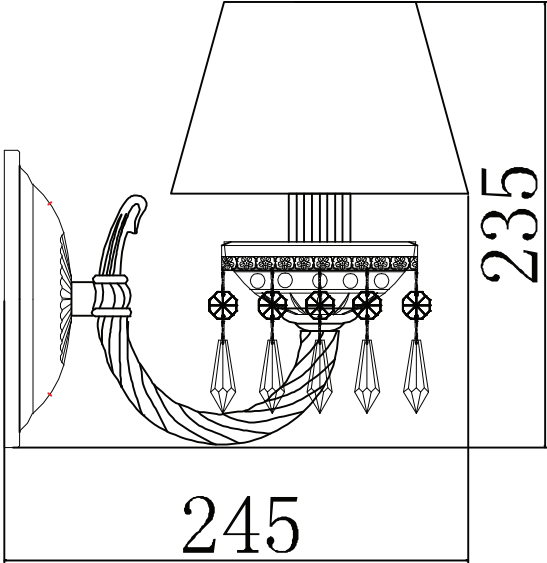

Instruction

Collection: Royal Classic
Series: Blade
Model: RC1028-WL-01-R
Wall

1 x E14 (40w)

MAYTONI
DECORATIVE LIGHTING

www.maytoni.de