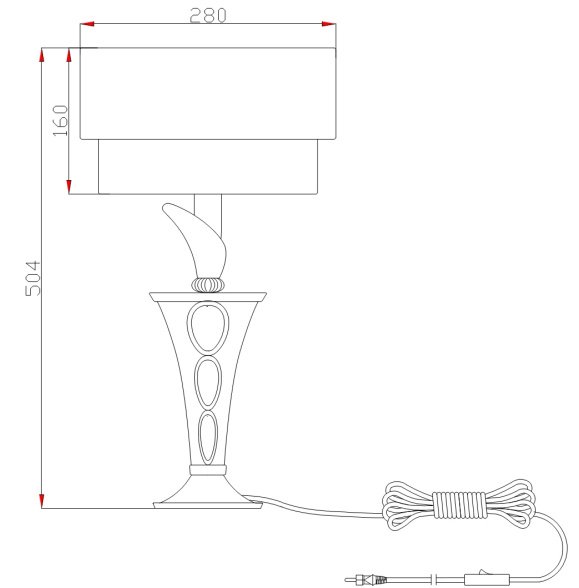

Instruction

Collection: HOUSE

Series: LILLIAN

Model: H311-11-G

Mobile

- Mobile

1 x E27 (60W)

MAYTONI
DECORATIVE LIGHTING