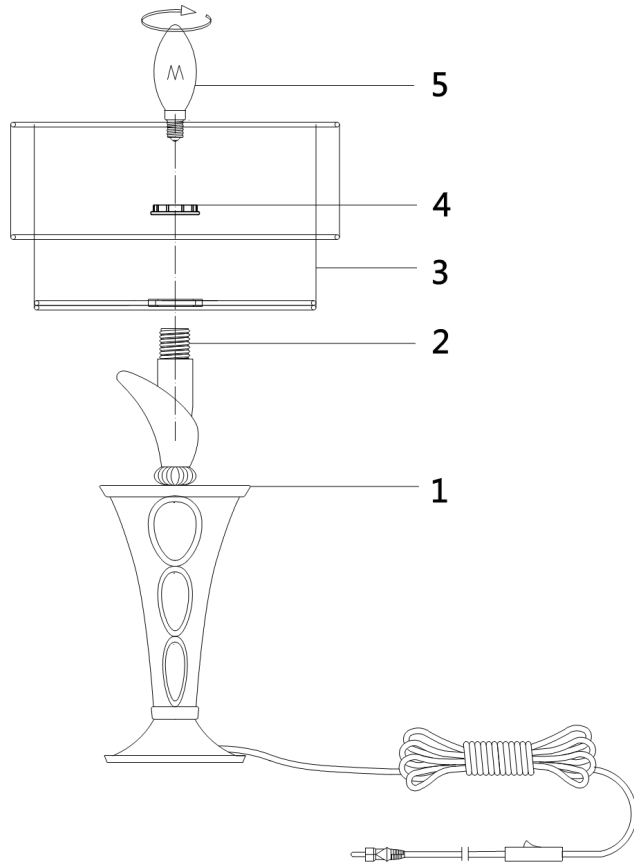

Instruction

Collection: HOUSE

Series: LILLIAN

Model: H311-11-G

Mobile

- Mobile

1 x E27 (60W)

MAYTONI
DECORATIVE LIGHTING