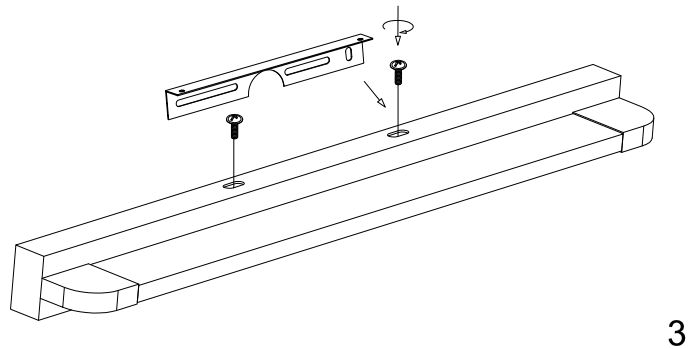

Instruction

MIR002WL-L14CH

MAX 14W
1200 Lumen

Model: MIR002WL-L14CH
Collection: Mirror
Series: Lao

Wall Lamps