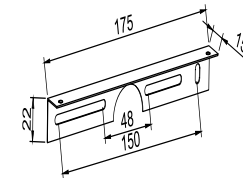

Instruction

MIR002WL-L14CH

MAX 14W
1200 Lumen

Model: MIR002WL-L14CH
Collection: Mirror
Series: Lao

Wall Lamps