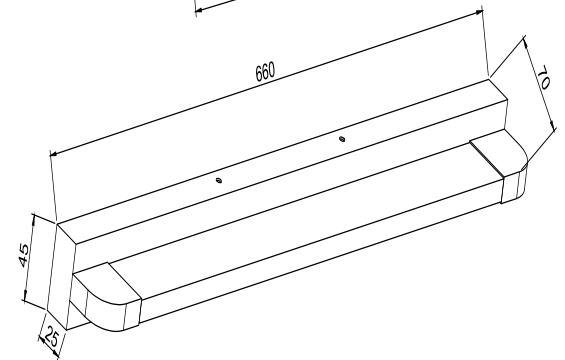

Instruction

MIR002WL-L14CH

MAX 14W
1200 Lumen

Model: MIR002WL-L14CH
Collection: Mirror
Series: Lao

Wall Lamps