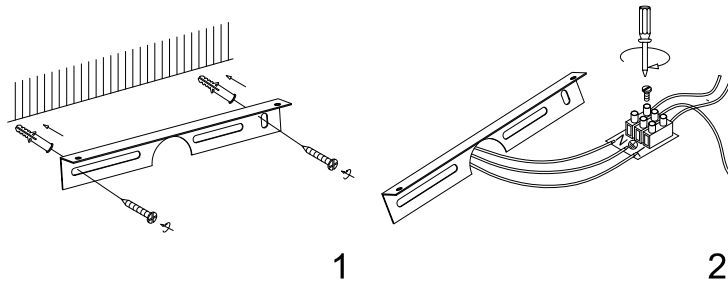

Instruction

MIR002WL-L14CH

MAX 14W
1200 Lumen

Model: MIR002WL-L14CH
Collection: Mirror
Series: Lao

Wall Lamps