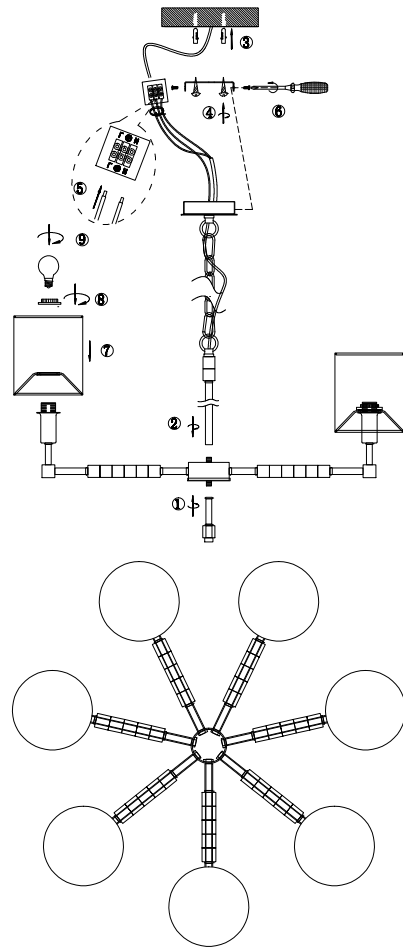

Instruction

MOD011PL-07N

7 x E14 (40W)

Model: MOD011PL-07N
Collection: Modern
Series: Cube

Ceiling Lamps