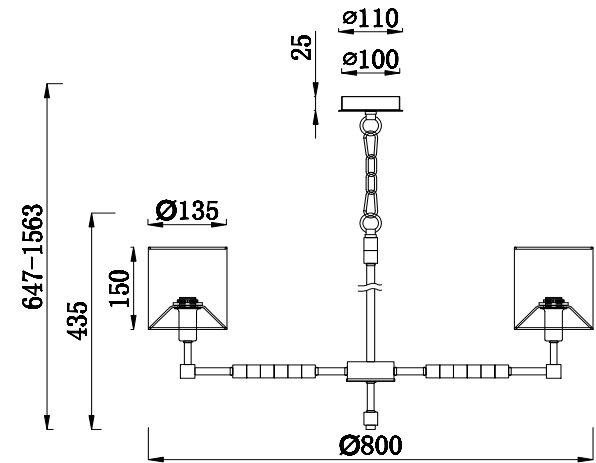

Instruction

MOD011PL-07N

7 x E14 (40W)

Model: MOD011PL-07N
Collection: Modern
Series: Cube

Ceiling Lamps