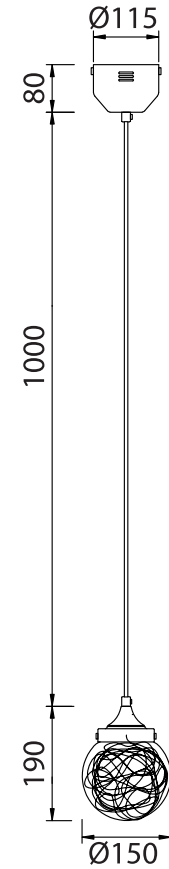

FREYA
TRADITION OF QUALITY

INSTRUCTION

MODEL: FR6157-PL-5W-TR

5W
500 LUMEN

FREYA-LIGHT.COM