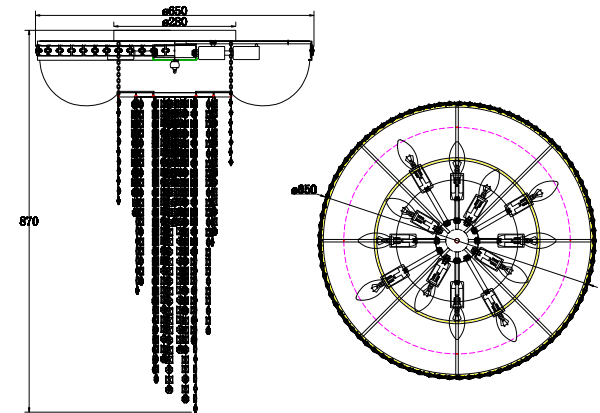

Instruction

DIA009PL-12CH

12 x E14 (60W)

Model: DIA009PL-12CH
Collection: Royal Classic
Series: Tigela

Ceiling Lamps