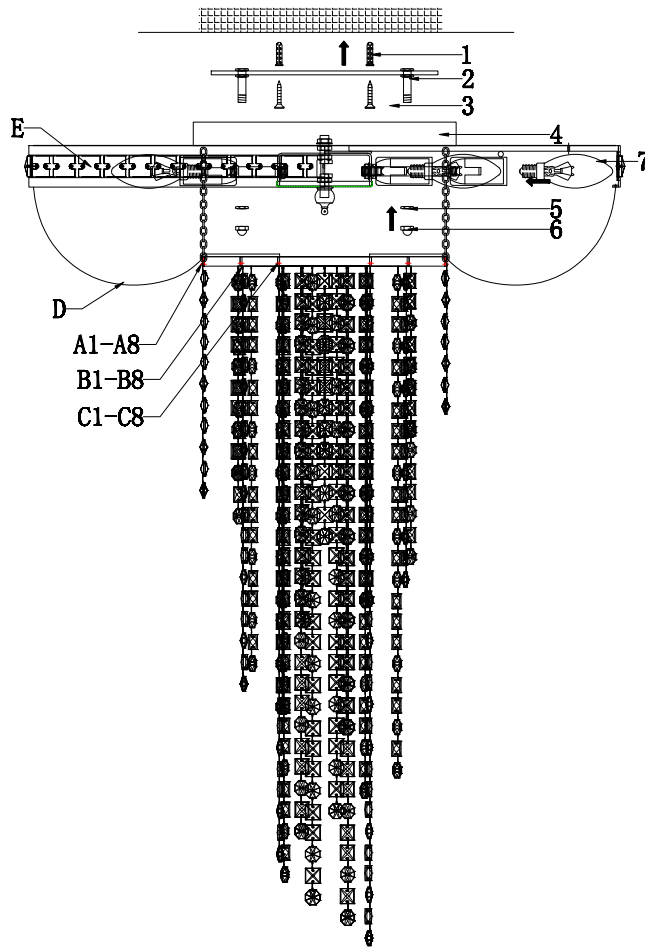

Instruction

DIA009PL-12CH

12 x E14 (60W)

Model: DIA009PL-12CH
Collection: Royal Classic
Series: Tigela

Ceiling Lamps