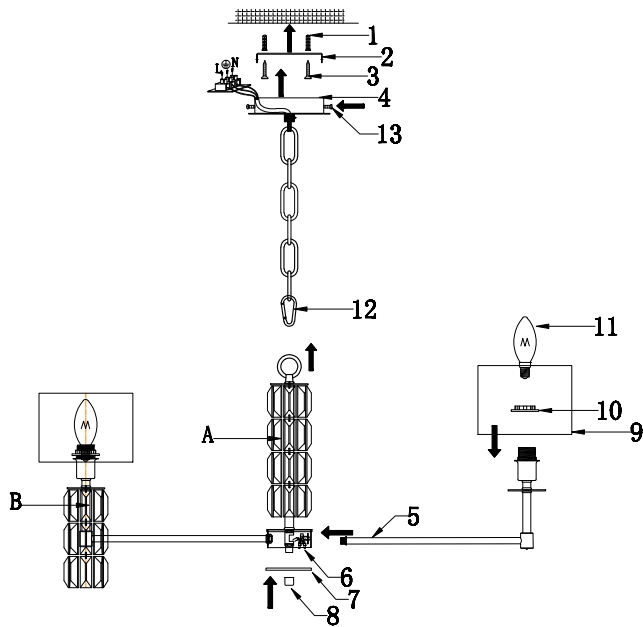

## DIA008PL-07CH

7 x E14 (40W)

Model: DIA008PL-07CH  
Collection: Diamant Crystal  
Series: Talento

Ceiling Lamps