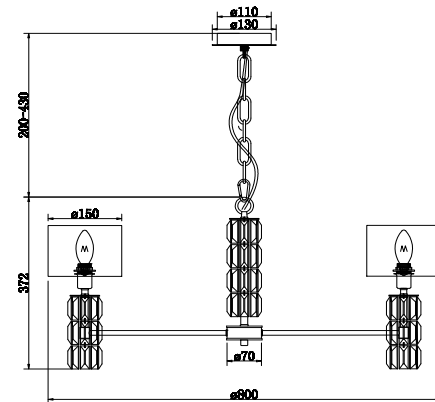

## DIA008PL-07CH

7 x E14 (40W)

Model: DIA008PL-07CH  
Collection: Diamant Crystal  
Series: Talento

Ceiling Lamps