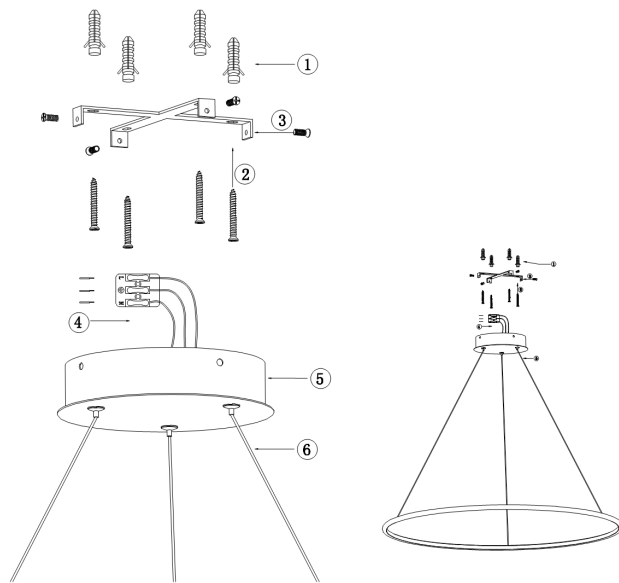

# Instruction

Collection: MODERN  
Series: NOLA  
Model: MOD807-PL-01-36-W  
Ceiling

- Ceiling

max 36W  
2300 LM

**MAYTONI**  
DECORATIVE LIGHTING

[www.maytoni.de](http://www.maytoni.de)