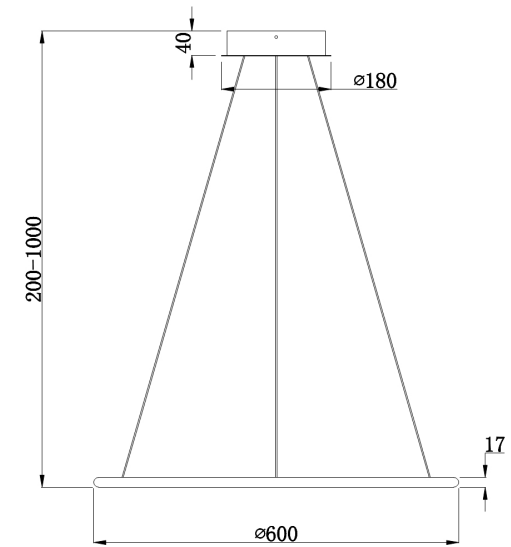

# Instruction

Collection: MODERN  
Series: NOLA  
Model: MOD807-PL-01-36-W  
Ceiling

- Ceiling

max 36W  
2300 LM

**MAYTONI**  
DECORATIVE LIGHTING

[www.maytoni.de](http://www.maytoni.de)